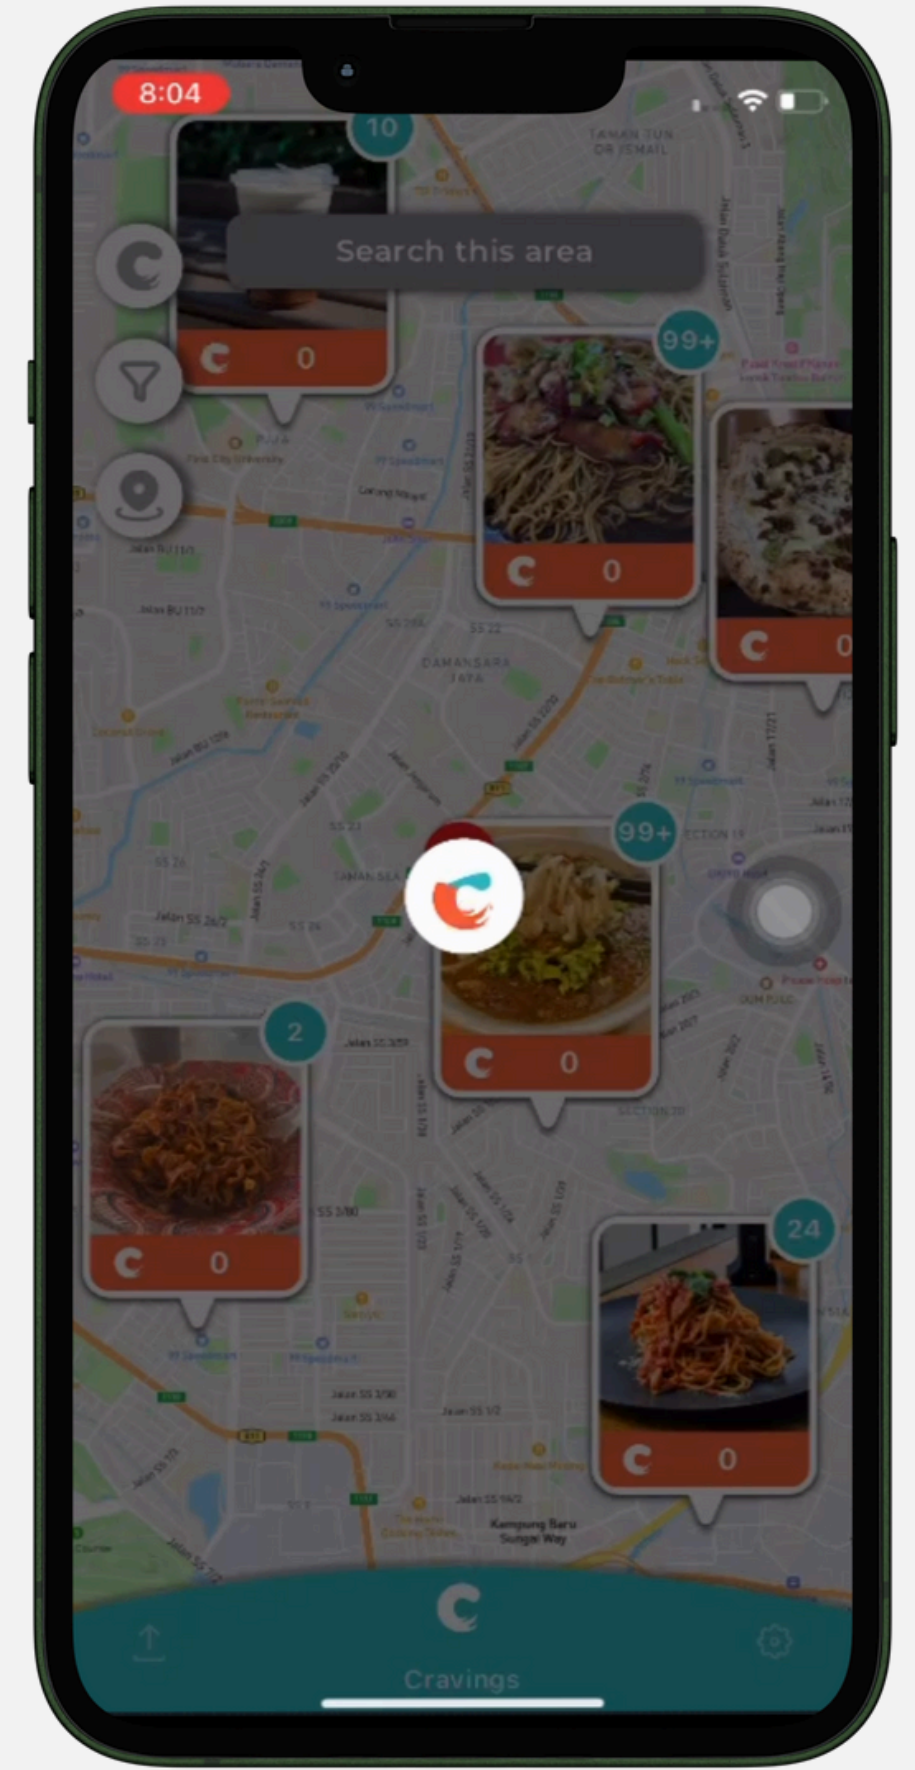

Posting

- When a user uploads a photo and the network is **disconnected and reconnected again**, the loading animation will keep on looping.

Live App