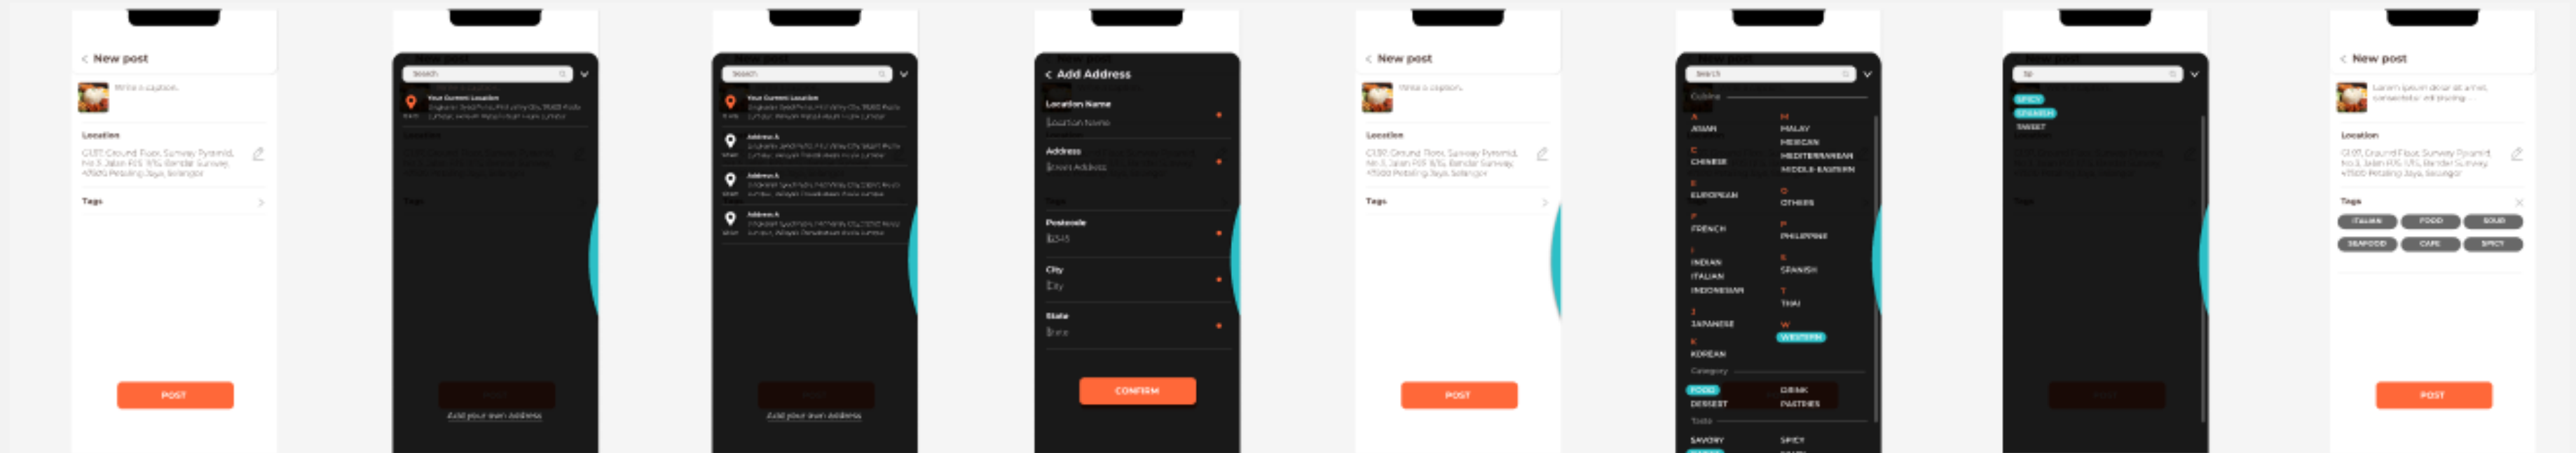

Before

After

Navigation Bar

Navigation Bar

1. Change the homepage icon to this plus (+) icon
2. Change “Home” to “Upload”

Before

After

Upload

Upload

1. When user clicked to the + icon, it should navigate the user to
 - select image from their gallery
 - navigate to post page (same flow as previous Camera page)

Cravings

Cravings

1. Change the reset location icon to the previous one. Actually I cant find exact match of your icon in Figma, that's why I put up that icon.

Before

After

Settings

Settings

1. There is white bar in the navigation bar
2. User cannot go back to Cravings page after clicking Settings page /
The sensitivity is very very low

After

Thanks!