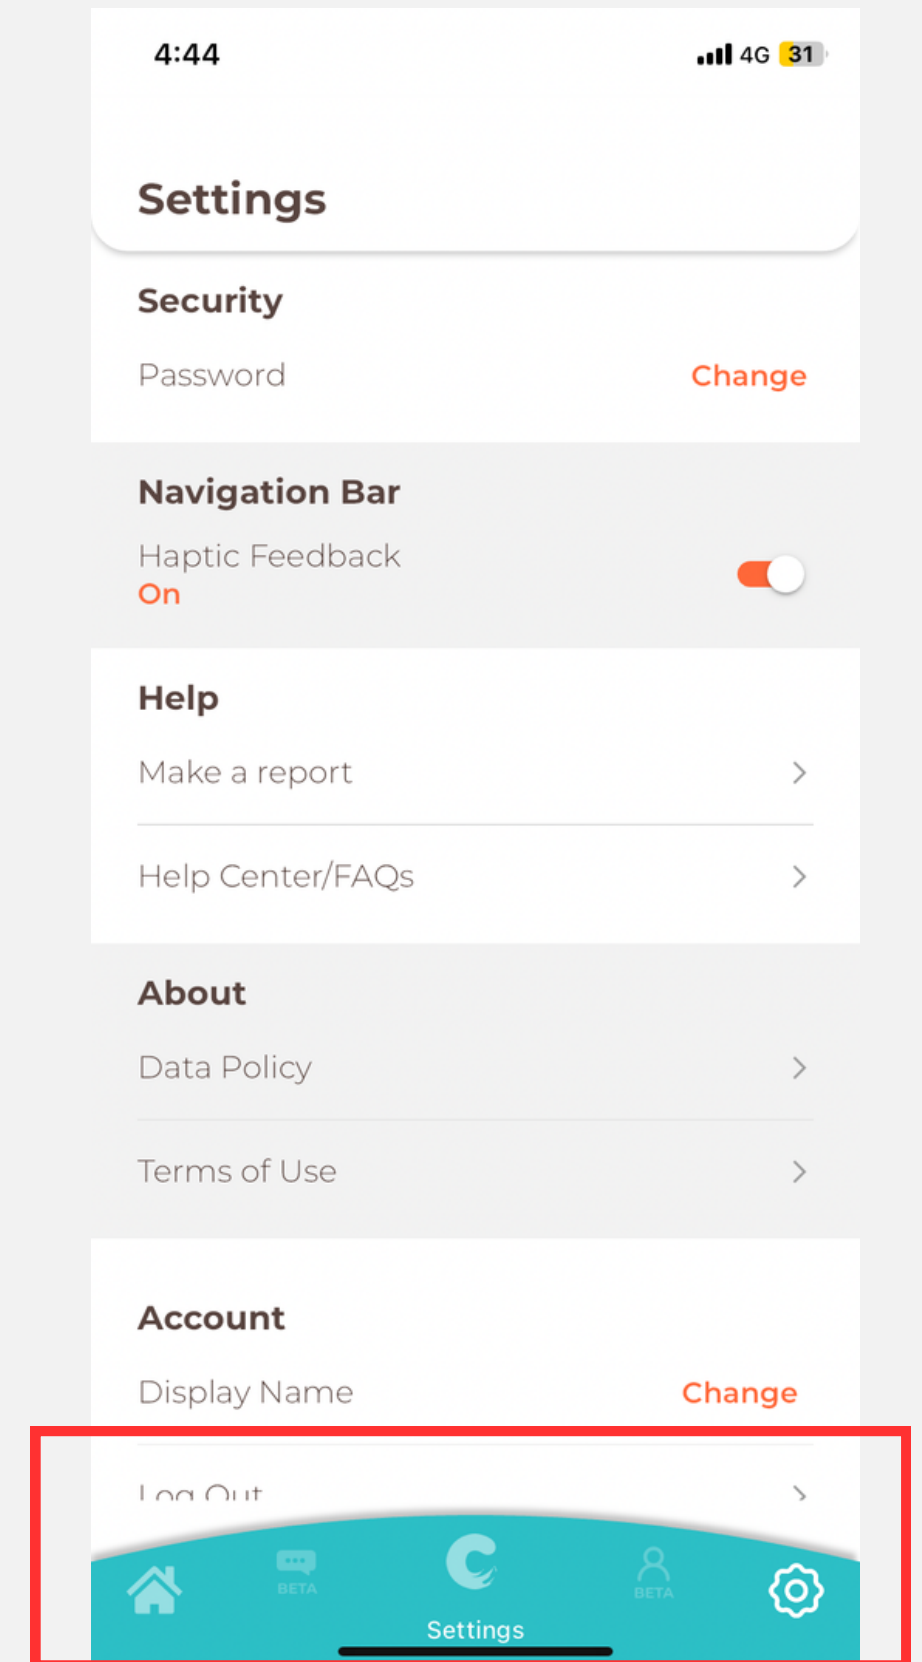

Before

After

Navigation Bar

Navigation Bar

1. Change the homepage icon to this plus (+) icon
2. Change “Home” to “Upload”

Before

After

Upload

Upload

1. When user clicked to the + icon, it should navigate the user to
 - select image from their gallery
 - navigate to post page (same flow as previous Camera page)

Cravings

Cravings

1. Change the reset location icon to the previous one. Actually I cant find exact match of your icon in Figma, that's why I put up that icon.

Before

After

Settings

Settings

1. There is white bar in the navigation bar
2. User cannot go back to Cravings page after clicking Settings page /
The sensitivity is very very low

After

Thanks!