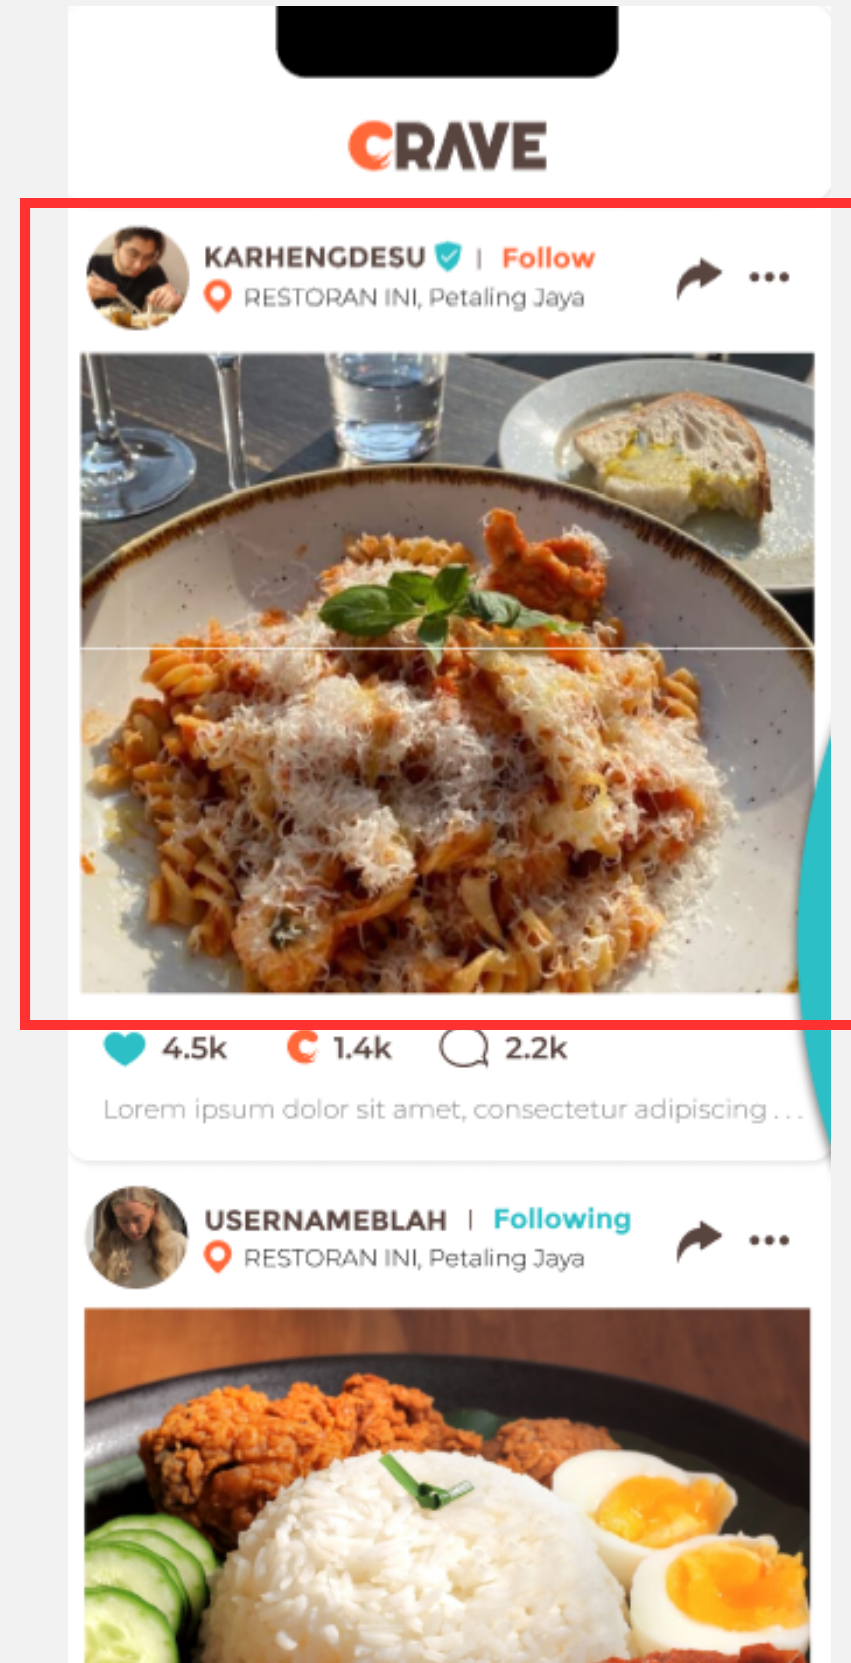

# Table of Contents

- Homepage
- Camera
- Me

**Homepage**

# Homepage

- The picture in homepage is changed to 4:3 ratio

Before

After

# Homepage feed

- The picture in homepage feed is changed to 4:3 ratio

Before

After

**Camera**