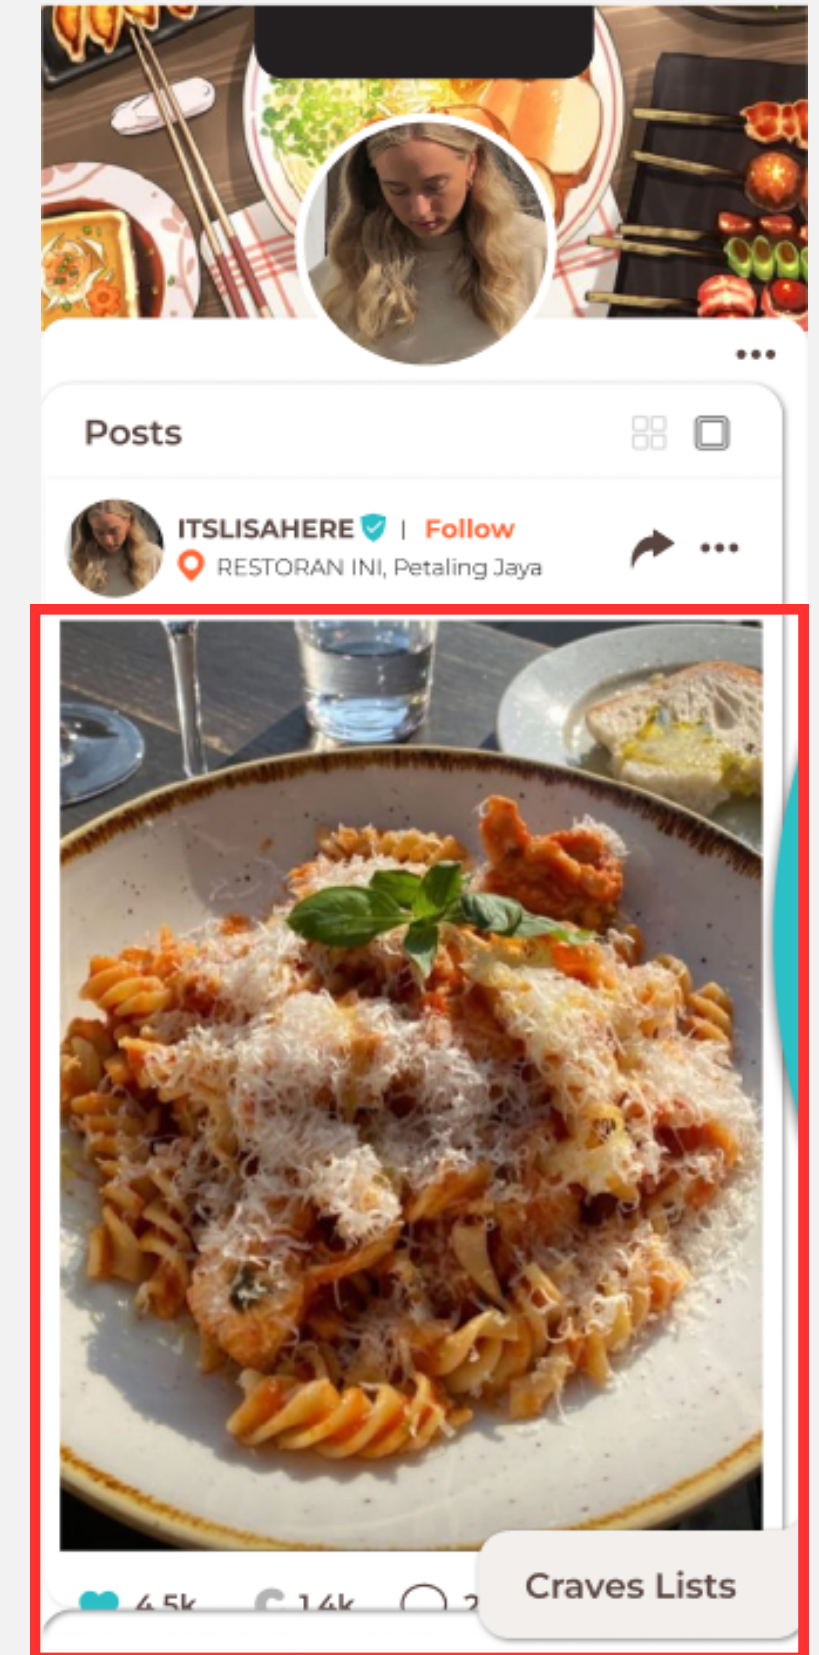

# Me feed

- The feed pictures in Me page is changed to 4:3 ratio

Before

After

**Thanks!**