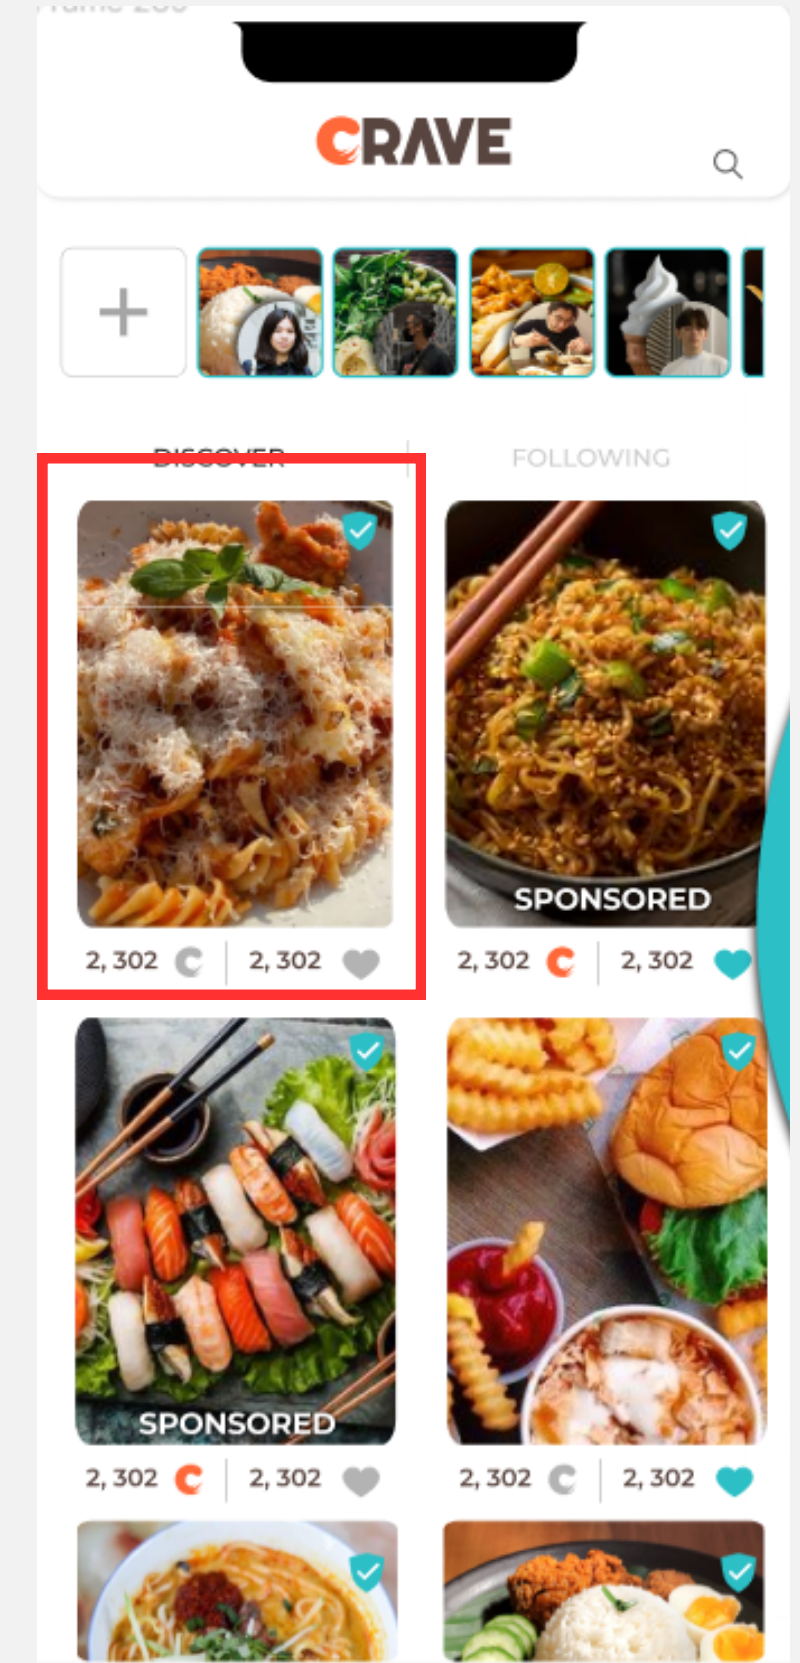

# Table of Contents

- Homepage
- Camera
- Me

**Homepage**

# Homepage

- The picture in homepage is changed to 4:3 ratio

Before

After