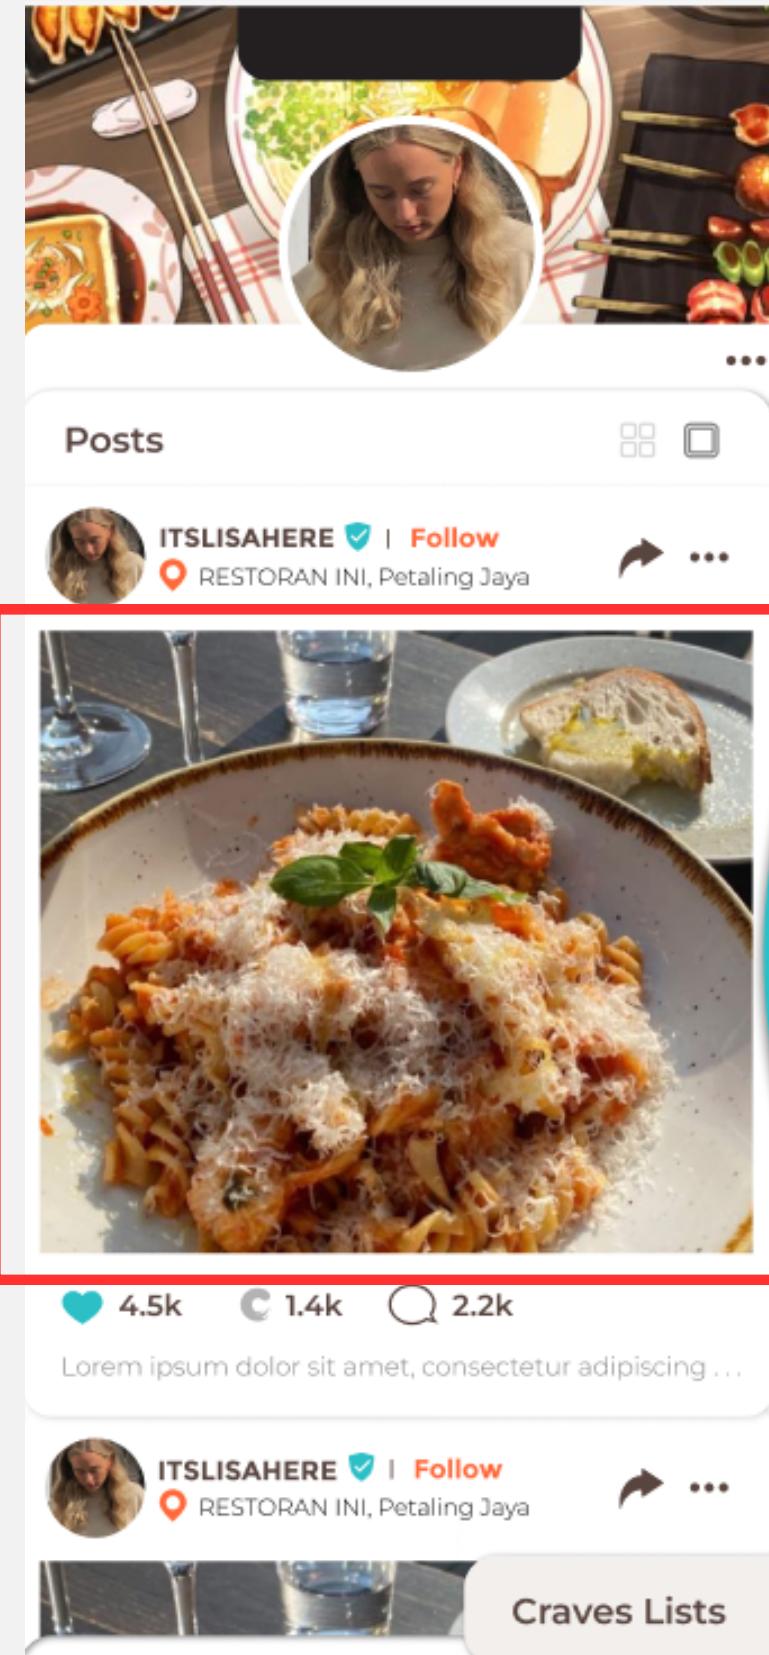

# Me

- The ratio of each grid pictures is changed to 1:1 ratio

UI/UX Design

# Me feed

- The feed pictures in Me page is changed to 4:3 ratio

Before

After

**Thanks!**