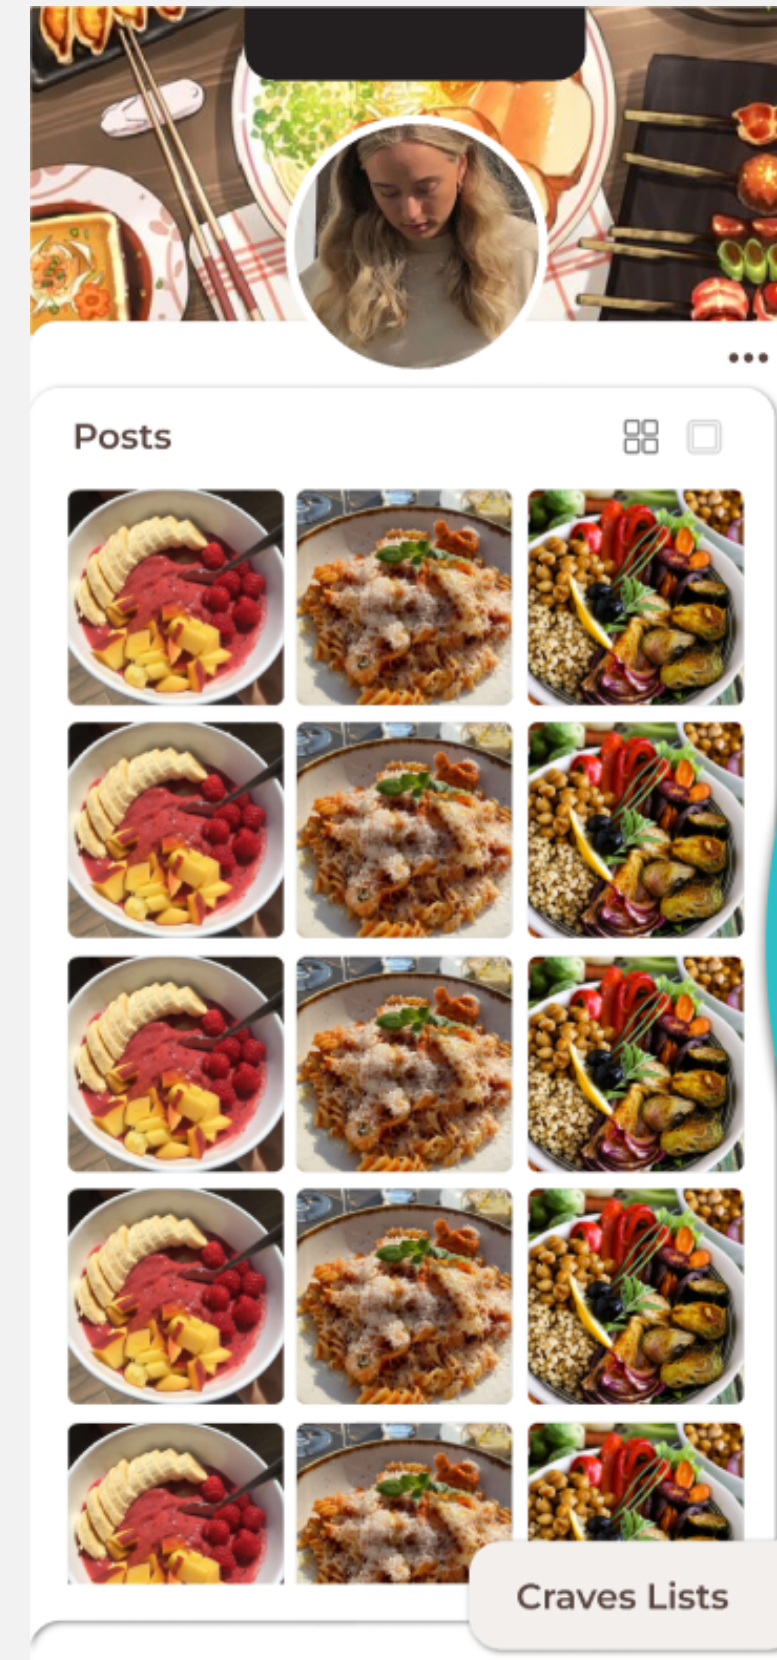

Me

- The ratio of each grid pictures is changed to 1:1 ratio

UI/UX Design