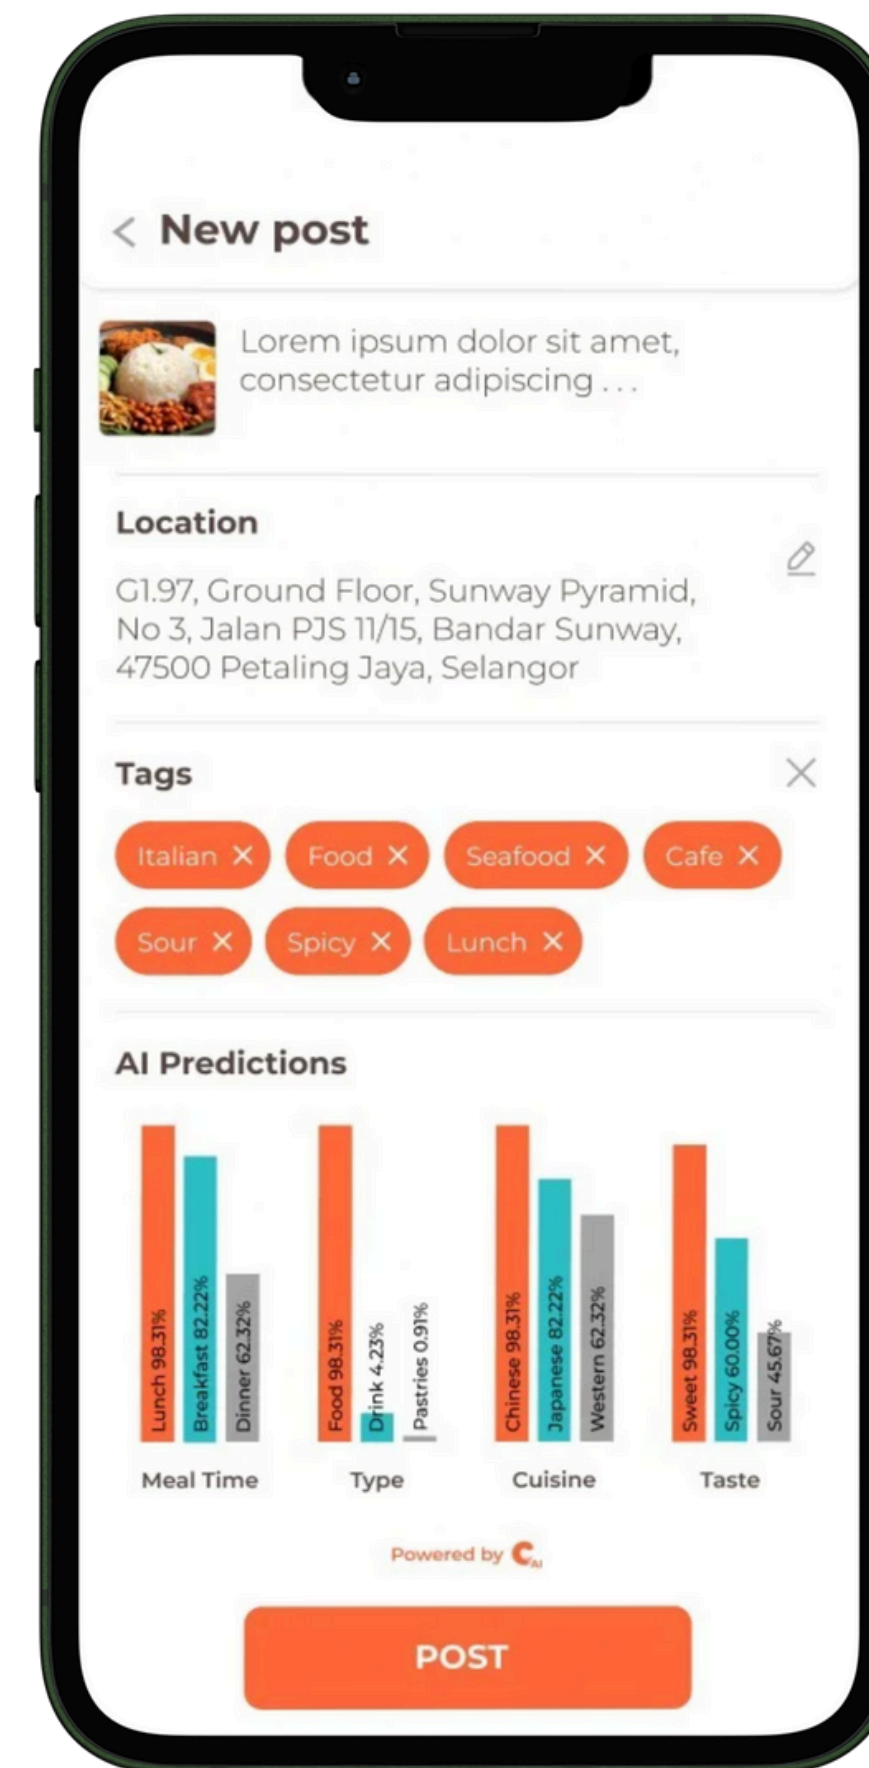

# AI Prediction

- New section for **“AI Predictions”**.
- When users upload an image of a food, AI will show the prediction results of the meal time, the type of meal, cuisine and the taste of the food.
- **Important note:** “Powered by ” logo is also added under the graphs.