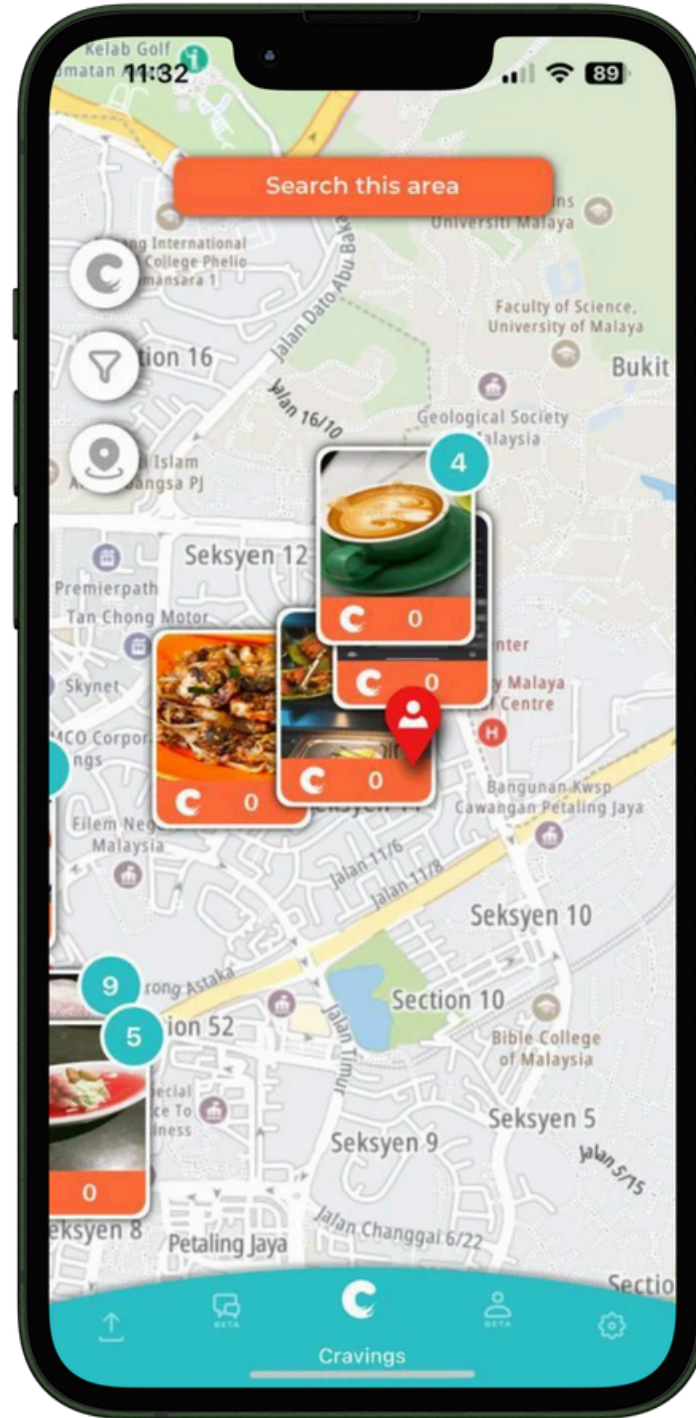

30+ FOOD SPECIFIC DATA ENTRIES

FOR USERS TO FIND THEIR CRAVED MEALS

The image displays three overlapping cards, each featuring a map of a specific area in Kuala Lumpur and a corresponding food entry. The top card shows the 'KAMPUNG BARU' area with a food entry of chocolate desserts and a count of 236. The middle card shows the 'KUALA LUMPUR' area with a food entry of roasted duck and a count of 190. The bottom card shows the 'BUKIT BINTANG' area with a food entry of beef and a count of 320. A teal banner at the bottom of the bottom card reads 'What are you craving?'. The background is a grid of orange dots.

500 new restaurant data added in Kuala Lumpur

150 new restaurants data added in Sabah

150 new restaurant data added in Selangor

1,750 RESTAURANT OPERATING HOURS ADDED

USERS ARE ABLE TO SEE RESTAURANT'S **OPENING HOURS FOR THEIR CONVENIENCE**

World Map

349 food images available in SG

1409 restaurant operating hours available in MY

- Legend:**
- SP
 - FR
 - MY
 - IND
 - PH

IMAGES NO LONGER OVERLAP WITH EACH OTHER

THIS WAS DONE THROUGH A NEW 'IMAGE CLUTTER' LIBRARY