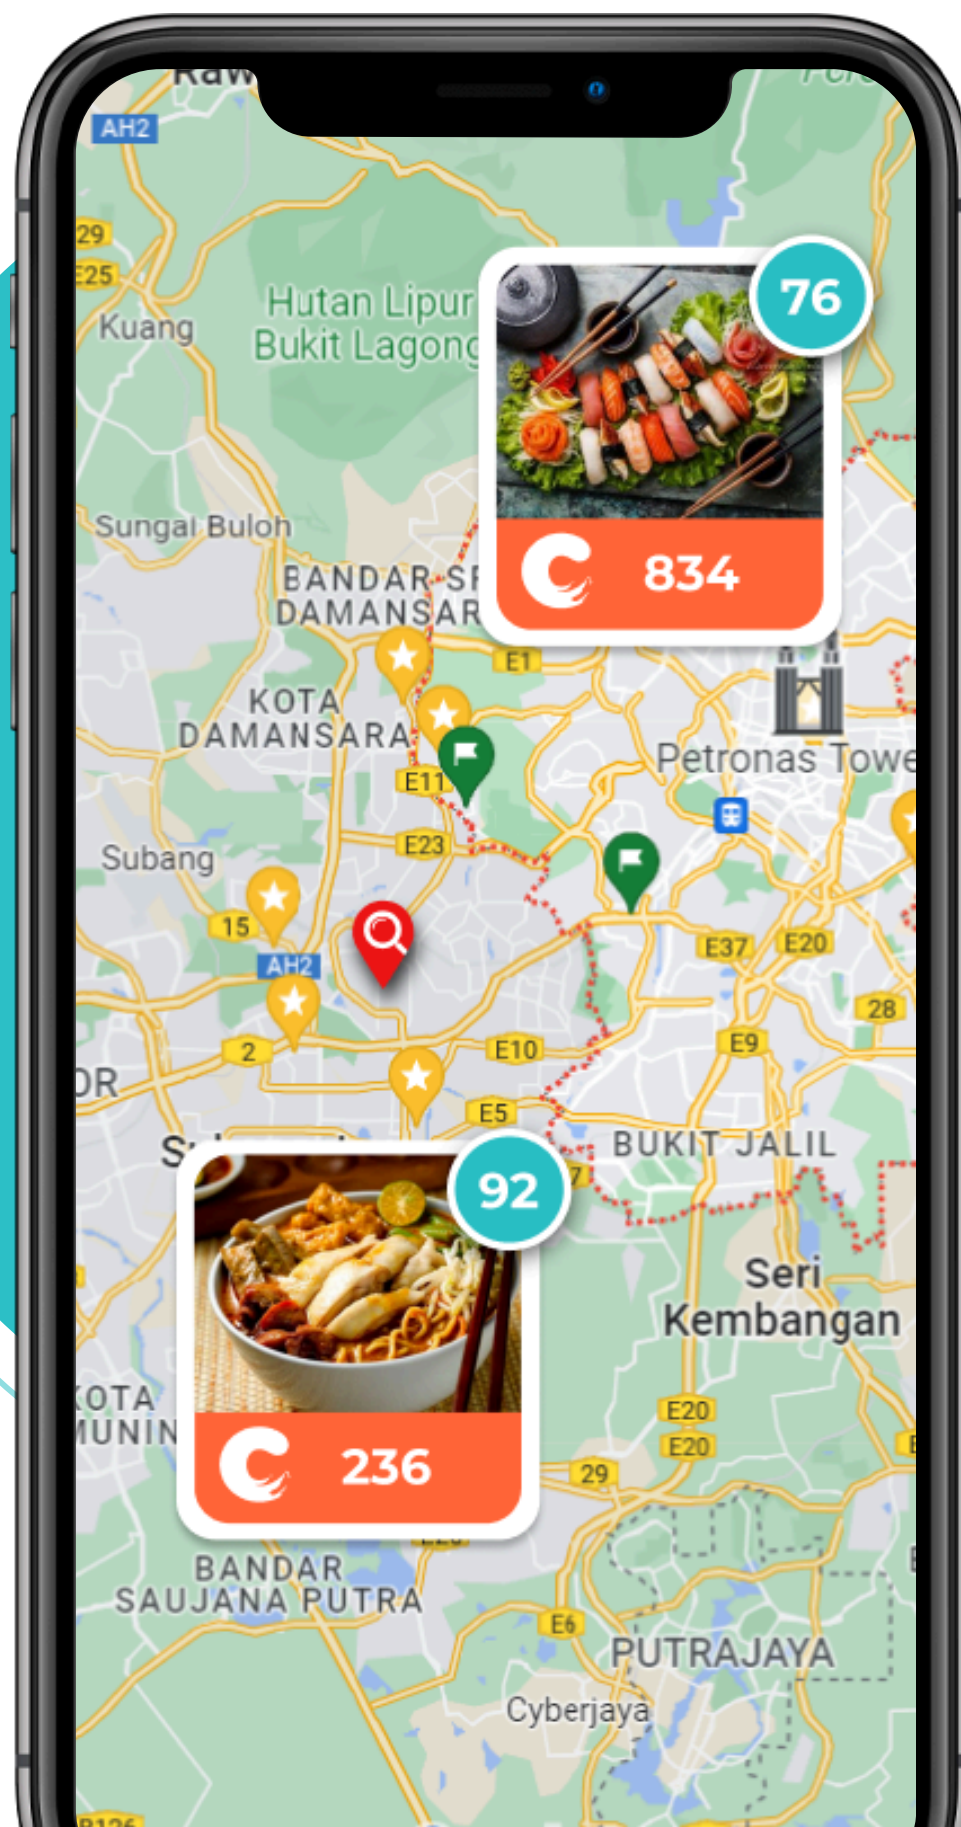

A NEW CURATED INTERNSHIP PROGRAM

FOR BOTH LOCAL AND FOREIGN STUDENT

CRAVE INTERNSHIP PROGRAMME

STEPS TO JOIN OUR INTERNSHIP PROGRAM

1. **1 APPLY ONLINE**
     Send an application with your resume to charles@cravings.co
  2. **2 CHECK INBOX**
     Shortlisted candidates will receive an invitation for an online interview
  3. **3 INTERVIEW**
     Candidates will have an online interview via Google Meet
  4. **4 ASSESSMENT**
     Complete the assignment given after the interview
2. **YOU'RE IN!**
   Successful candidates will be offered an internship role in Crave

PERKS OF JOINING CRAVE INTERNSHIP

- **Innovative Learning Environment**
- **Mentorship and Guidance**
- **Networking Opportunities**
- **Development of Interpersonal and leadership skills**