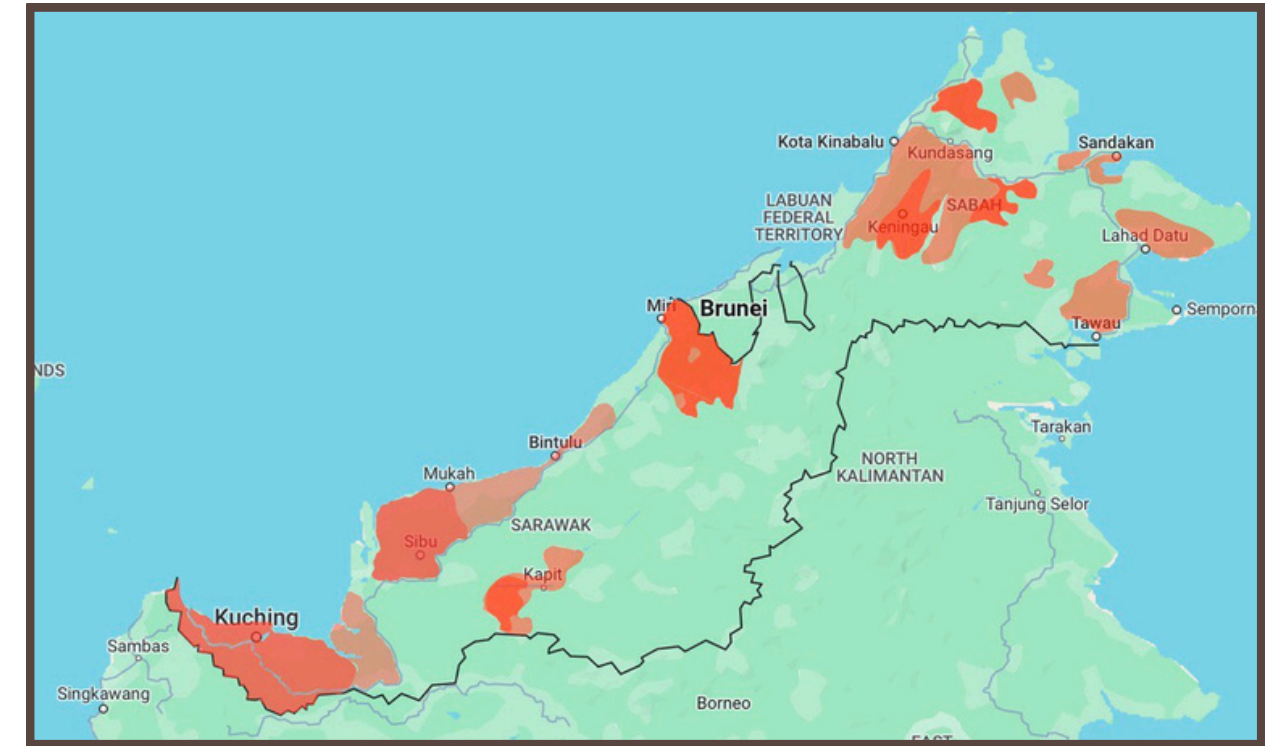

USERS CAN NOW ACCESS NEW DATA COVERING **KUALA LUMPUR, SABAH, AND SELANGOR** IN CRAVE'S EXPANDED DATABASE

70

190

92

236

90

320

What are you craving?

500 new restaurant data added in Kuala Lumpur

150 new restaurants data added in Sabah

150 new restaurant data added in Selangor

1,750 RESTAURANT OPERATING HOURS ADDED

USERS ARE ABLE TO SEE RESTAURANT'S **OPENING HOURS FOR THEIR CONVENIENCE**

World Map

349 food images available in SG

1409 restaurant operating hours available in MY

- Legend:**
- SP
 - FR
 - MY
 - IND
 - PH

IMAGES NO LONGER OVERLAP WITH EACH OTHER

THIS WAS DONE THROUGH A NEW 'IMAGE CLUTTER' LIBRARY