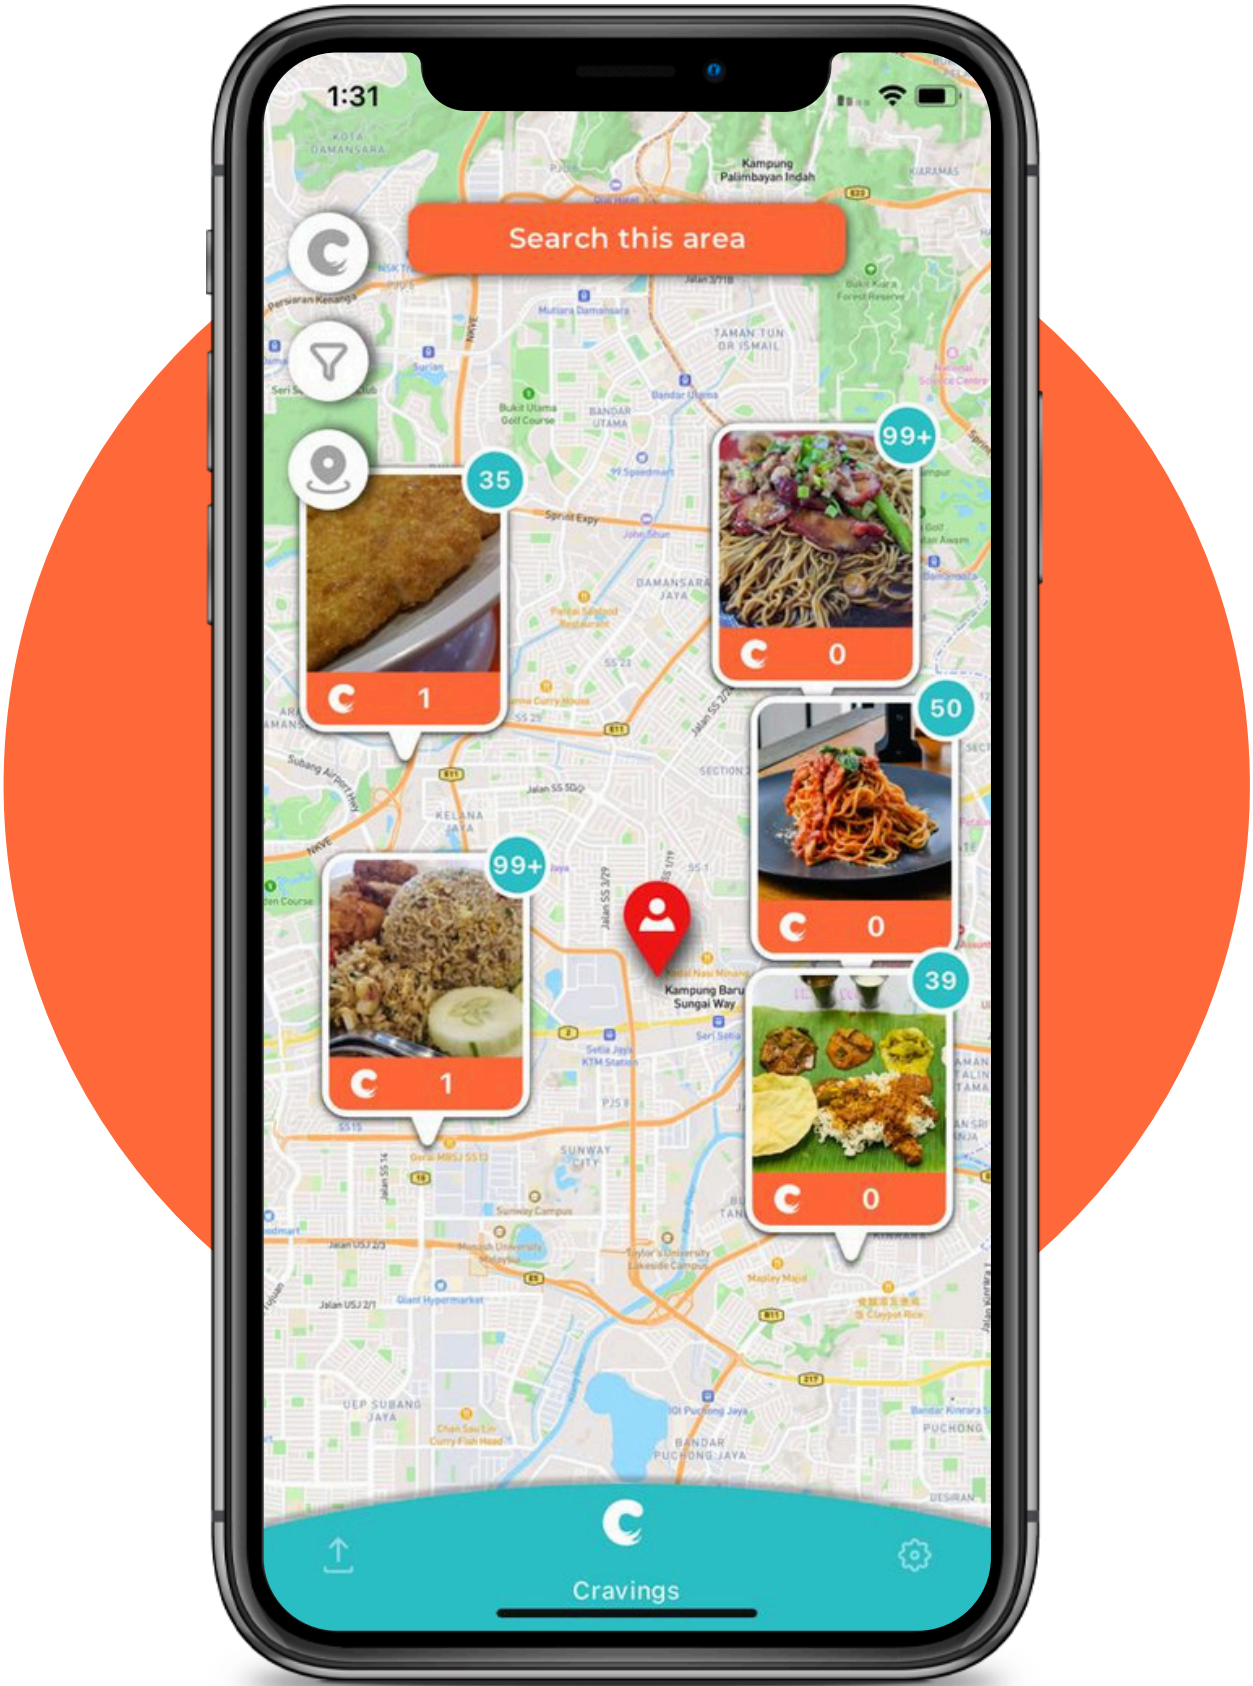

Real-time post clustering has been optimised

UPCOMING UPDATES

CRAVE'S AI DELIVERS PREDICTIONS FROM FOOD IMAGES

BY PREDICTING MEAL TIME, FOOD TYPE, AND CUSINIES

AI guesses and categorizes food images into their respective culinary types, and meal time.

30+ FOOD SPECIFIC DATA ENTRIES

FOR USERS TO FIND THEIR CRAVED MEALS

The image displays three overlapping cards, each featuring a map of a specific area in Kuala Lumpur and a corresponding food entry. The top card shows the 'KAMPUNG BARU' area with a food entry of chocolate desserts and a count of 236. The middle card shows the 'KUALA LUMPUR' area with a food entry of roasted duck and a count of 190. The bottom card shows the 'BUKIT BINTANG' area with a food entry of beef and a count of 320. A teal banner at the bottom of the bottom card reads 'What are you craving?'. The background is a grid of orange dots.