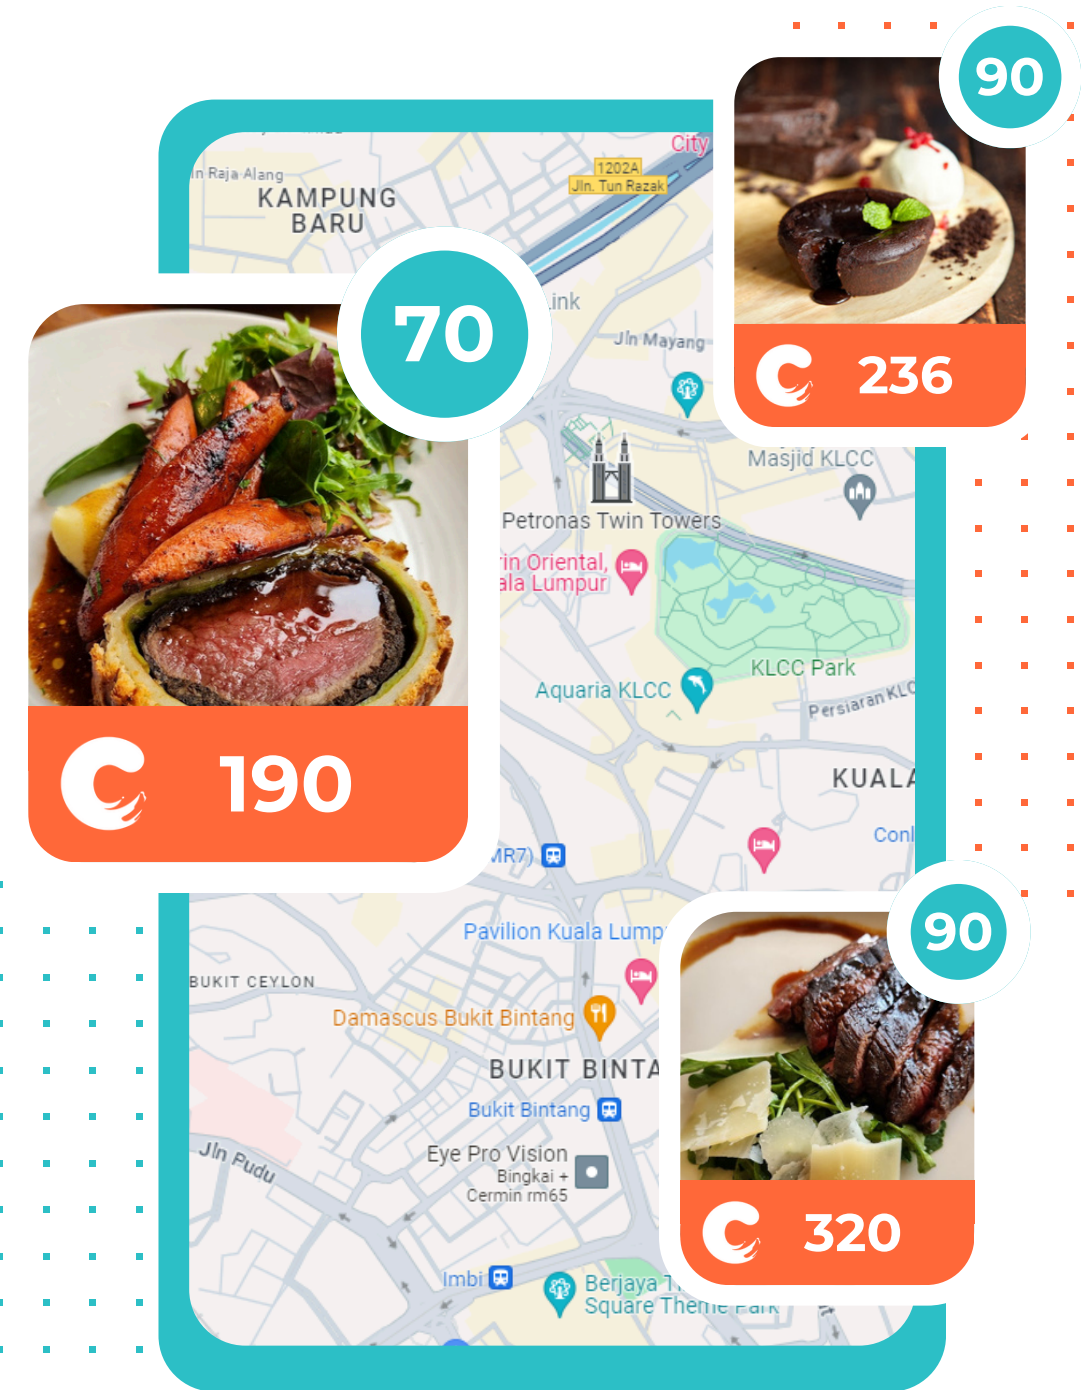

WHICH EXPANDS OUR DATABASE SIGNIFICANTLY

500 new restaurant data from ZUS Coffee

8,000 new restaurant data from Slurp

300 new restaurant data from Starbucks

1,000 new restaurant data from Tealive

14,000 FOOD DATASETS AROUND THE WORLD

CRAVE CAN ALSO BE FOUND IN SINGAPORE, INDONESIA, PHILIPINES, FRANCE, SPAIN

1,350+ restaurants
available in MY

1,220+ restaurants
available in FR

1,400+ restaurants
available in PH

350+ restaurants
available in SG