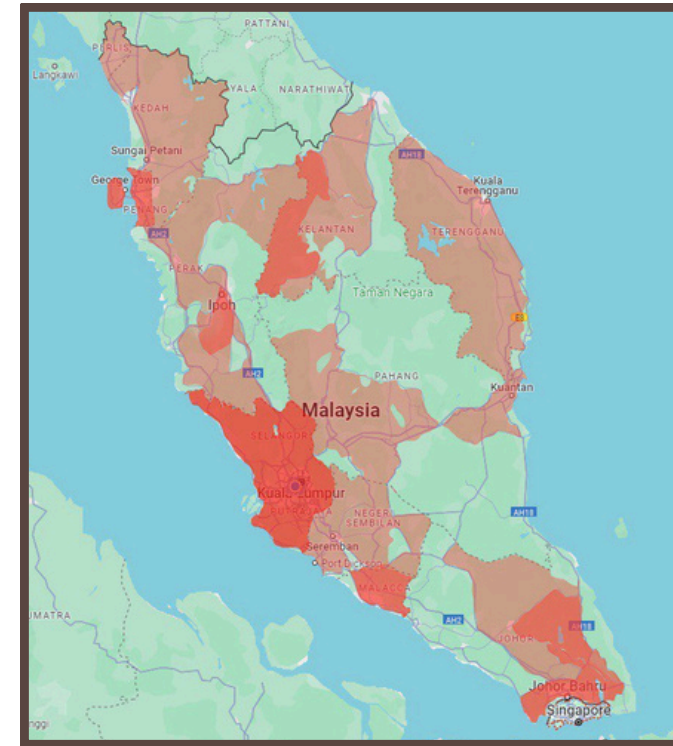

USERS CAN NOW ACCESS NEW DATA COVERING **KUALA LUMPUR, SABAH, AND SELANGOR** IN CRAVE'S EXPANDED DATABASE

70

190

92

236

90

320

What are you craving?

500 new restaurant data added in Kuala Lumpur

150 new restaurants data added in Sabah

150 new restaurant data added in Selangor

1,750 RESTAURANT OPERATING HOURS ADDED

USERS ARE ABLE TO SEE RESTAURANT'S **OPENING HOURS FOR THEIR CONVENIENCE**

World Map

349 food images available in SG

1409 restaurant operating hours available in MY

- Legend:**
- SP
 - FR
 - MY
 - IND
 - PH

IMAGES NO LONGER OVERLAP WITH EACH OTHER

THIS WAS DONE THROUGH A NEW 'IMAGE CLUTTER' LIBRARY