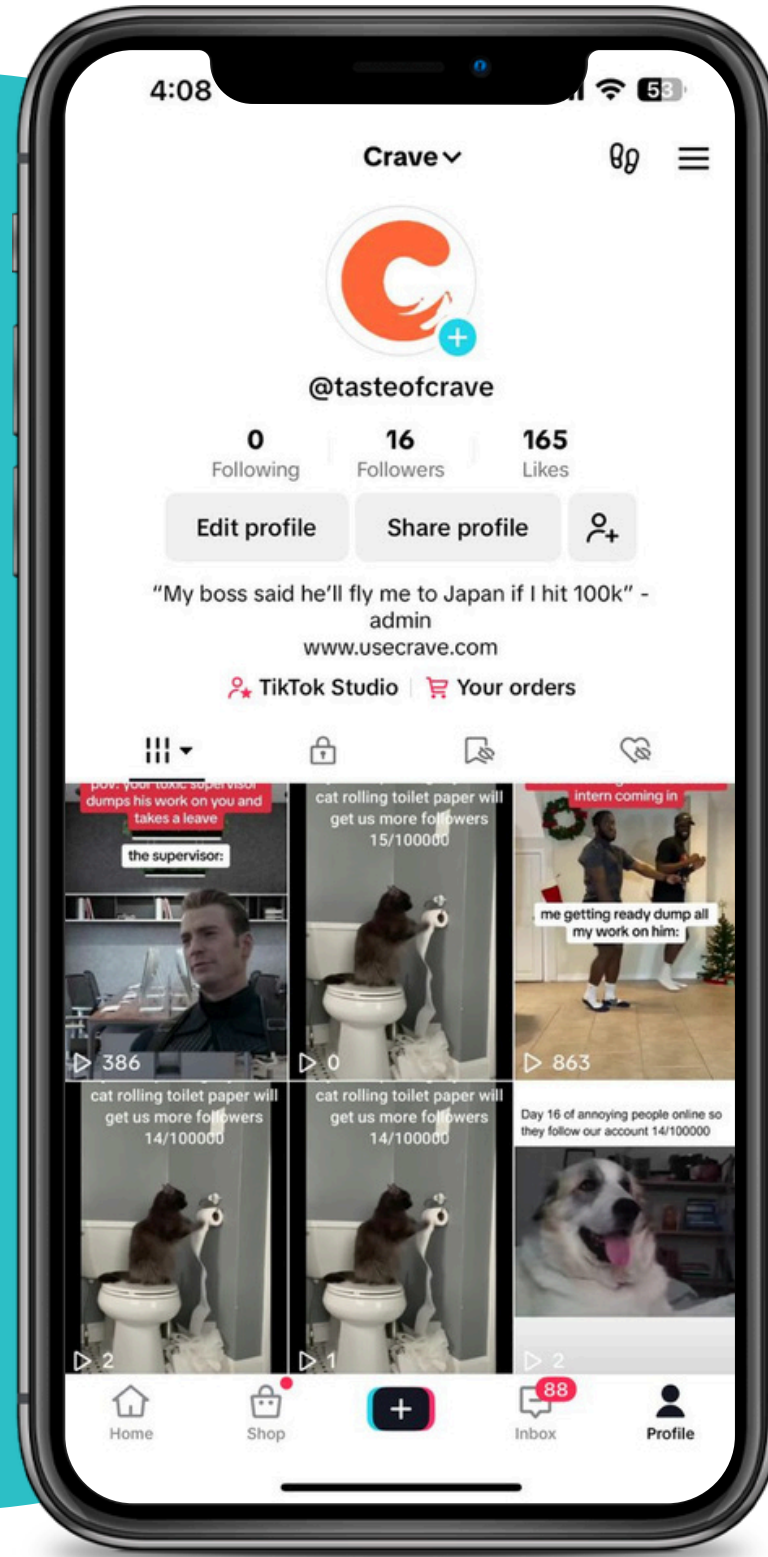

7.6k accounts reached from 1st May - 20th May

706 accounts engaged with Instagram posts

30 followers gained from 1st May - 20th May