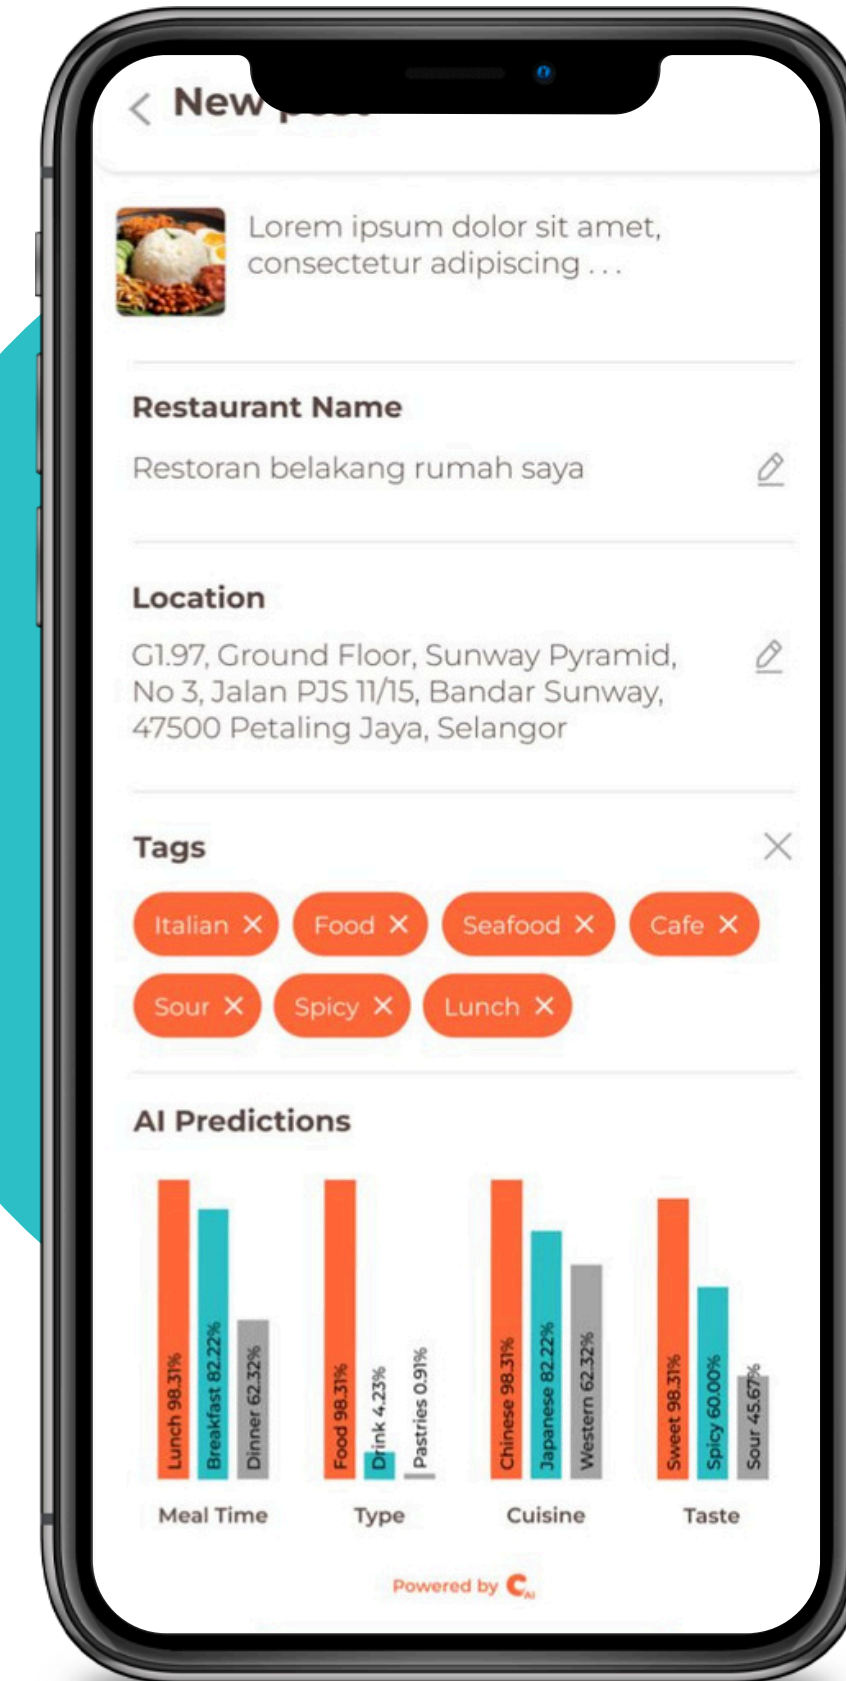

Real-time post clustering has been optimised

UPCOMING UPDATES

CRAVE'S AI DELIVERS PREDICTIONS FROM FOOD IMAGES

BY PREDICTING MEAL TIME, FOOD TYPE, AND CUSINIES

AI guesses and categorizes food images into their respective culinary types, and meal time.

PREVIOUS

INVESTOR REPORTS

(30 - JULY - 2024)

CRAVE'S OFFICIAL RELEASE

ON THE **APPLE APP STORE**

OUR FOODIE COMMUNITY ON INSTAGRAM

@thefoodiegeng
@thealleater
@joshyeatsss
@estherfooddiaryy
@hungry_potatoo
@sc.foodigram
@hungrypammy