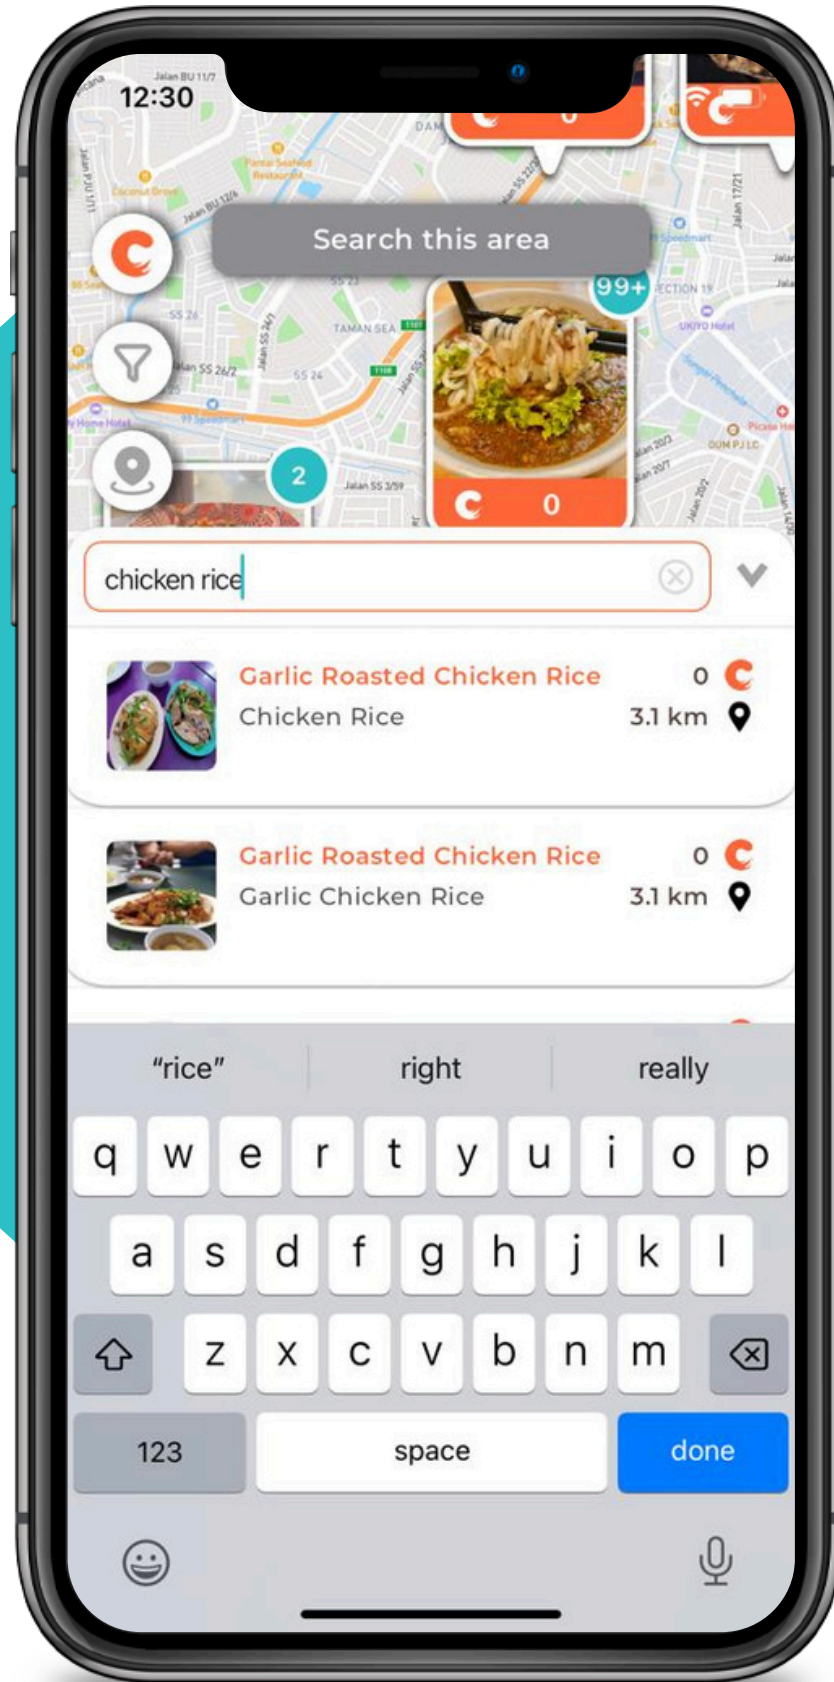

WE MADE FOOD SEARCHES MORE ACCURATE NOW

WE REWORKED THE SEARCH BAR TO GIVE BETTER RESULTS AND USER EXPERIENCE

Offers more comprehensive search results

Redesigned for better readability and visual clarity

Overall UX revamped to give users a fluid and responsive experience