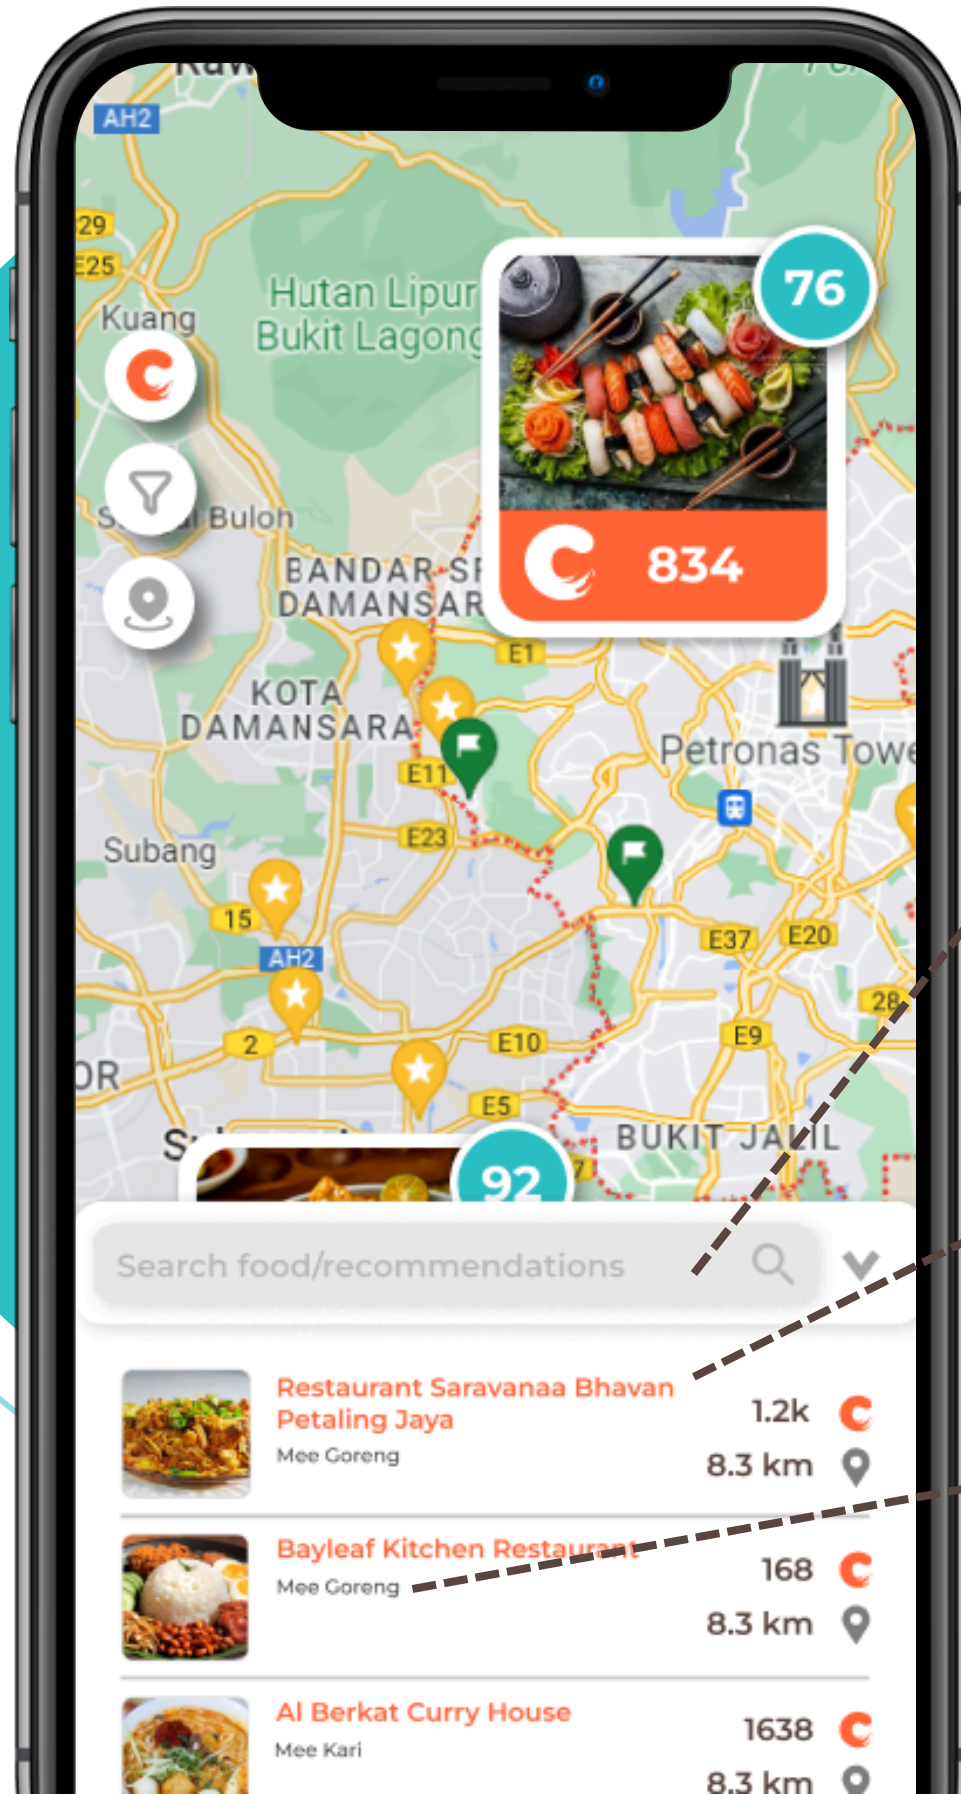

IMPLEMENTED A NEW AI DRIVEN SEARCH ENGINE

ABILITY TO SEARCH BY FOOD NAME (E.G. CHICKEN RICE)

New search bar to find food/recommendations