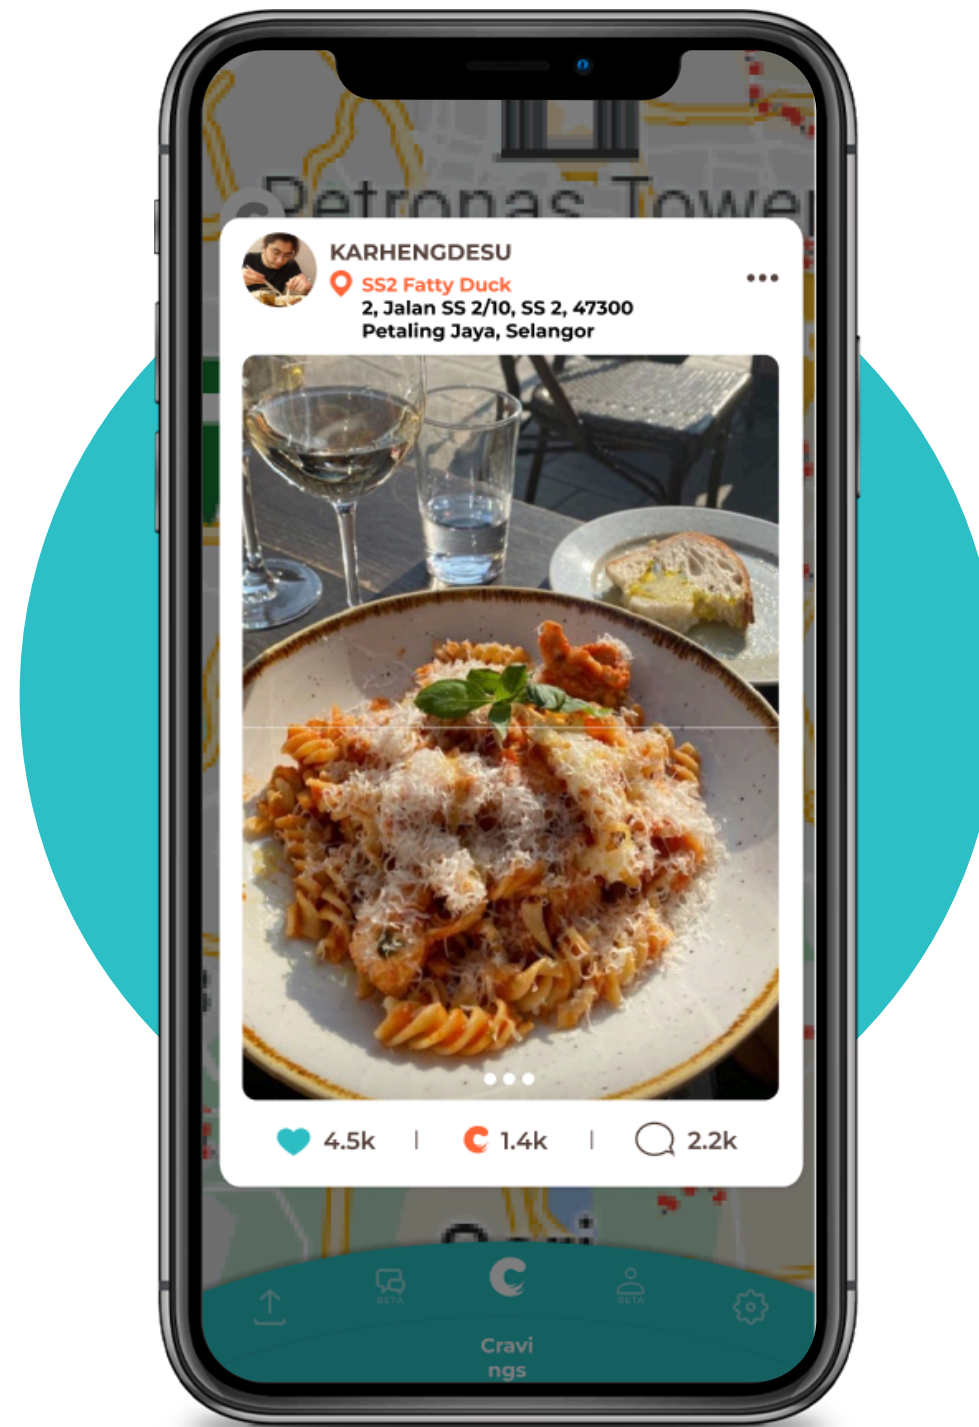

USING FOODIES TO CREATE A COMMUNITY

BY DOING SPONSORED COLLABORATIONS

Community of foodies

Sponsored collaboration
of RM 200 a month

Upload minimum 10
photos a month

Upload existing photos
from gallery

To facilitate expansion of
Crave's database

30+ FOOD SPECIFIC DATA ENTRIES

FOR USERS TO FIND THEIR CRAVED MEALS

The image displays three overlapping cards, each featuring a map of a specific area in Kuala Lumpur and a corresponding food entry. The top card shows the 'KAMPUNG BARU' area with a food entry of chocolate desserts and a count of 236. The middle card shows the 'KUALA LUMPUR' area with a food entry of roasted duck and a count of 190. The bottom card shows the 'BUKIT BINTANG' area with a food entry of beef and a count of 320. A teal banner at the bottom of the bottom card reads 'What are you craving?'. The background is a grid of orange dots.