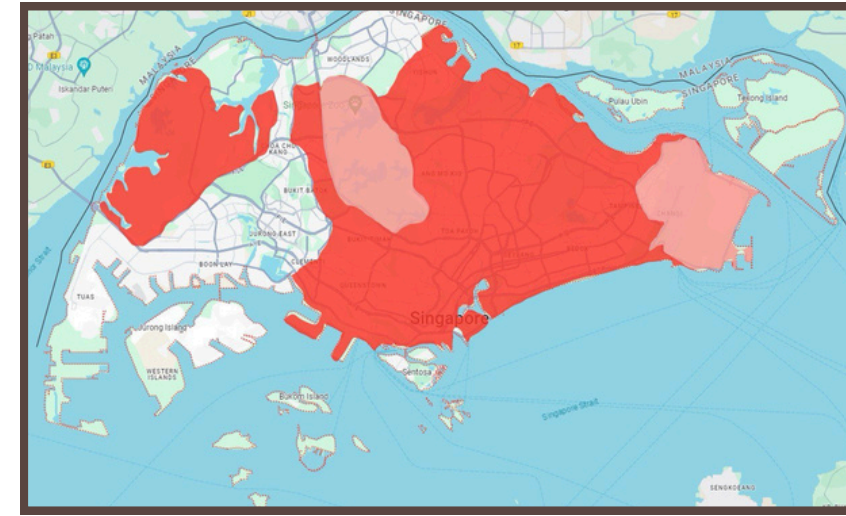

USERS CAN NOW ACCESS NEW DATA COVERING **KUALA LUMPUR, SABAH, AND SELANGOR** IN CRAVE'S EXPANDED DATABASE

70

190

92

236

90

320

What are you craving?

500 new restaurant data added in Kuala Lumpur

150 new restaurants data added in Sabah

150 new restaurant data added in Selangor

1,750 RESTAURANT OPERATING HOURS ADDED

USERS ARE ABLE TO SEE RESTAURANT'S **OPENING HOURS FOR THEIR CONVENIENCE**

World Map

349 food images available in SG

1409 restaurant operating hours available in MY

- Legend:**
- SP
 - FR
 - MY
 - IND
 - PH

IMAGES NO LONGER OVERLAP WITH EACH OTHER

THIS WAS DONE THROUGH A NEW 'IMAGE CLUTTER' LIBRARY