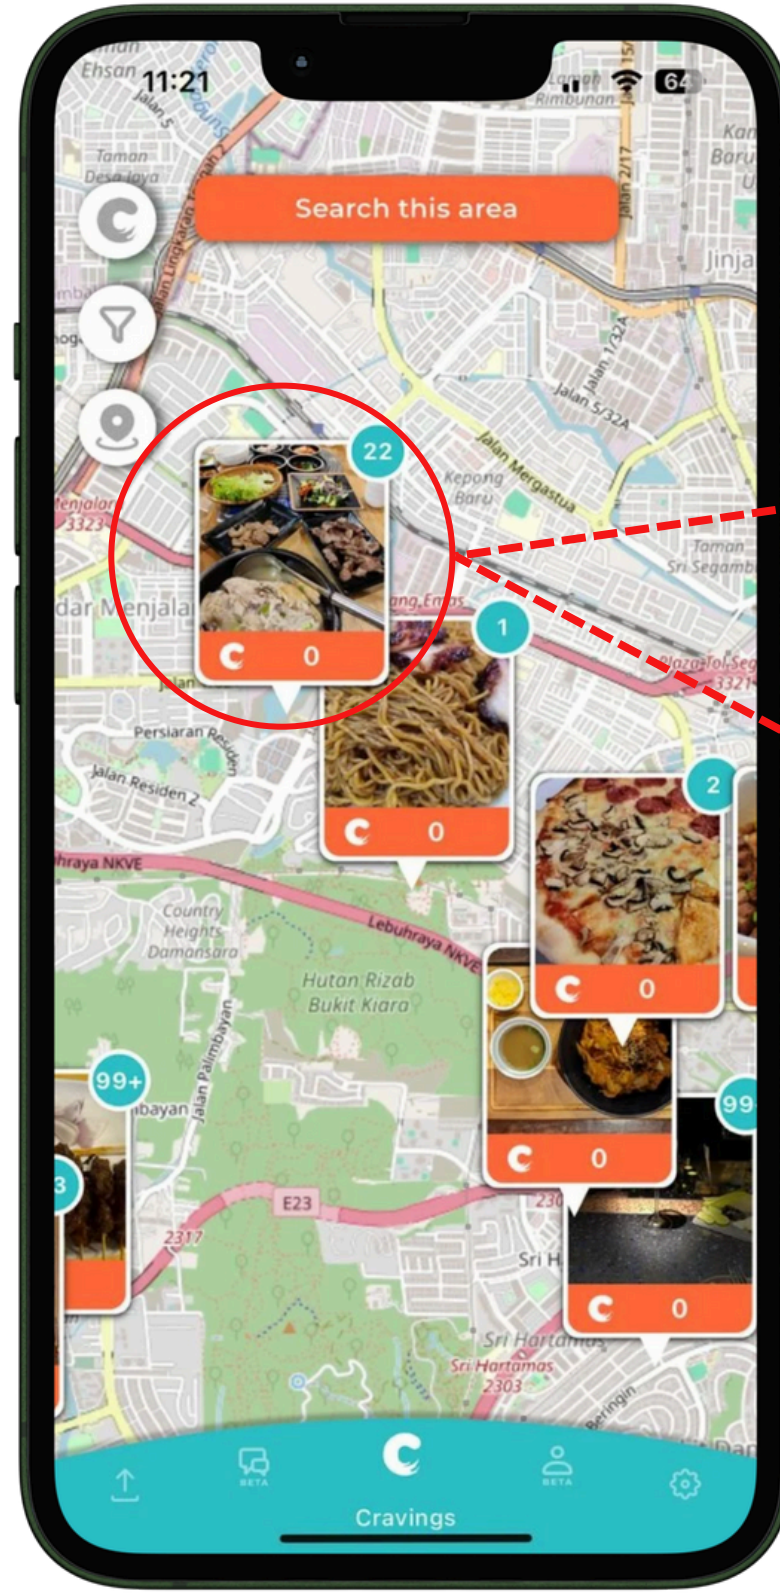

Pin shape

Live App