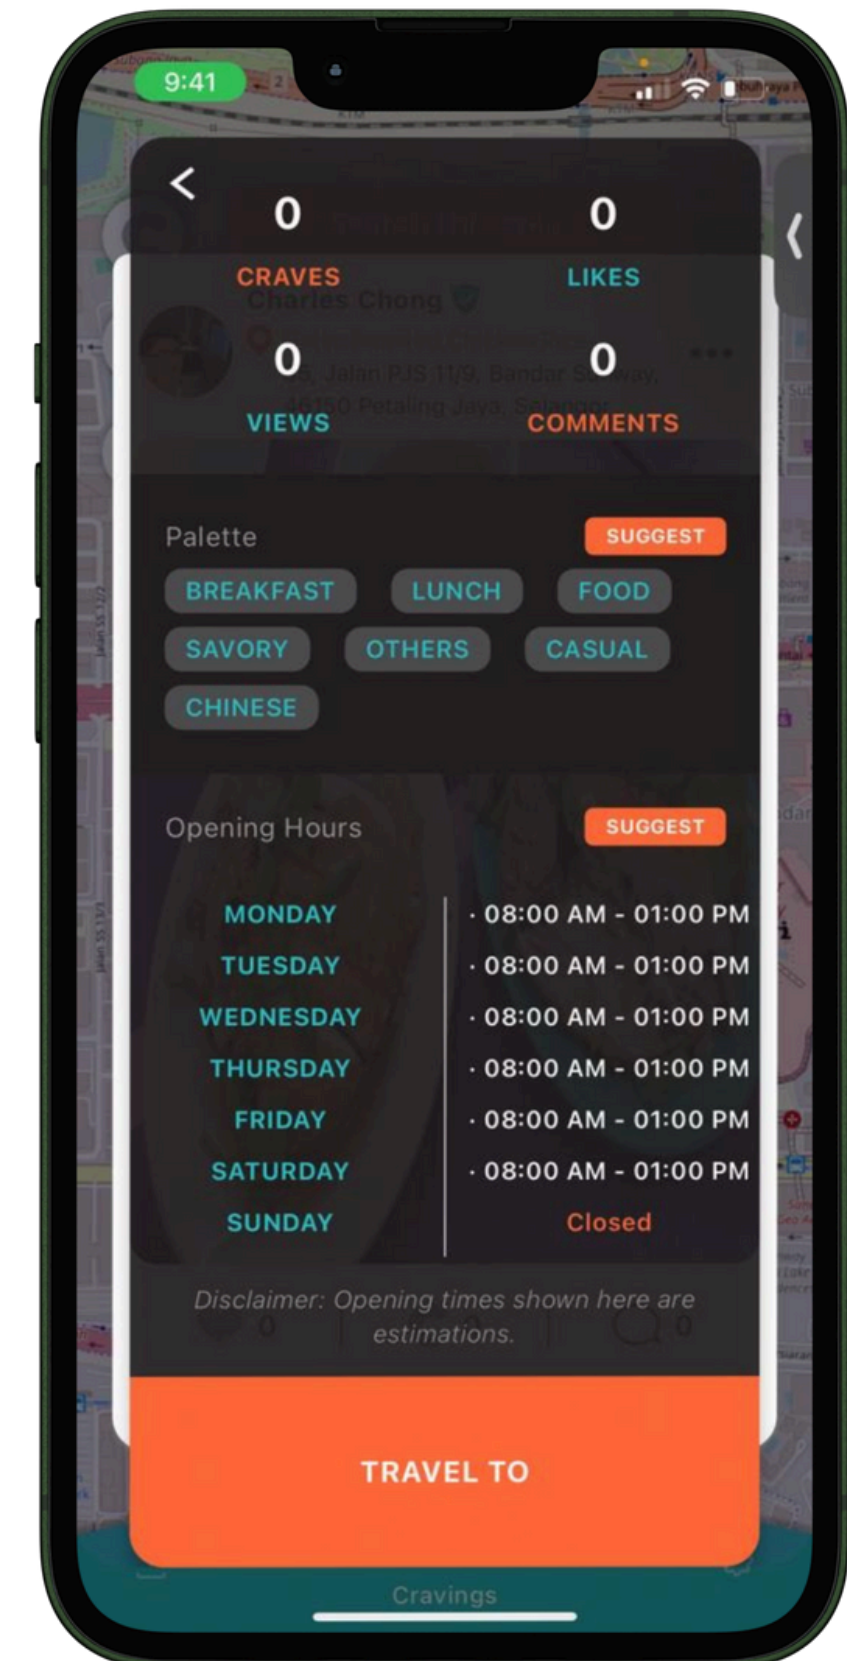

Statistics

- Add 'STATISTICS' title on top.
- The statistics pop up is scrollable to display all days and operating hours.
- Operating hours section is centered.
- **Important note:** When scrolled down, details such as disclaimer will still be included.

Live App