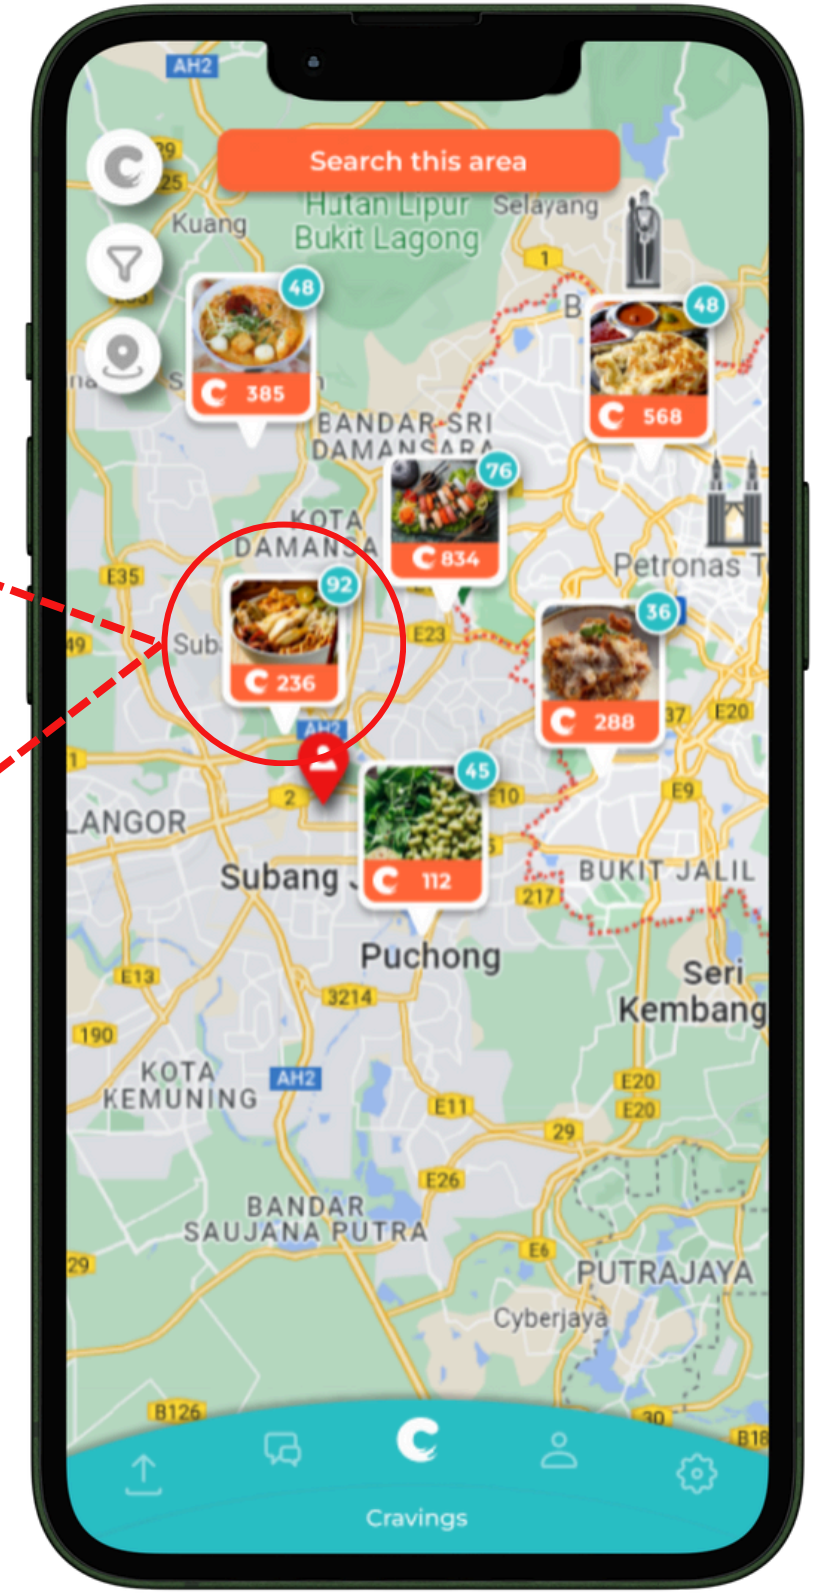

UI/UX Design