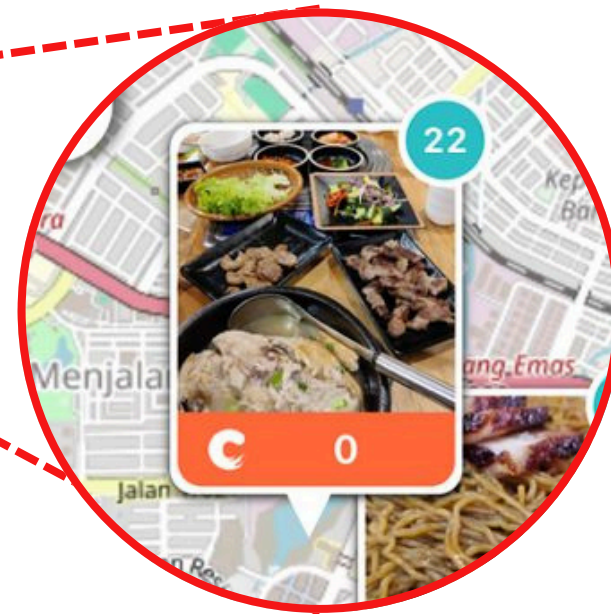

# Pin shape

- Make the pin shape more rounded.
- **Important note:** Refer to next page to see difference between the UI/UX Design and the Live App.

UI/UX Design

# Pin shape

Live App

UI/UX Design