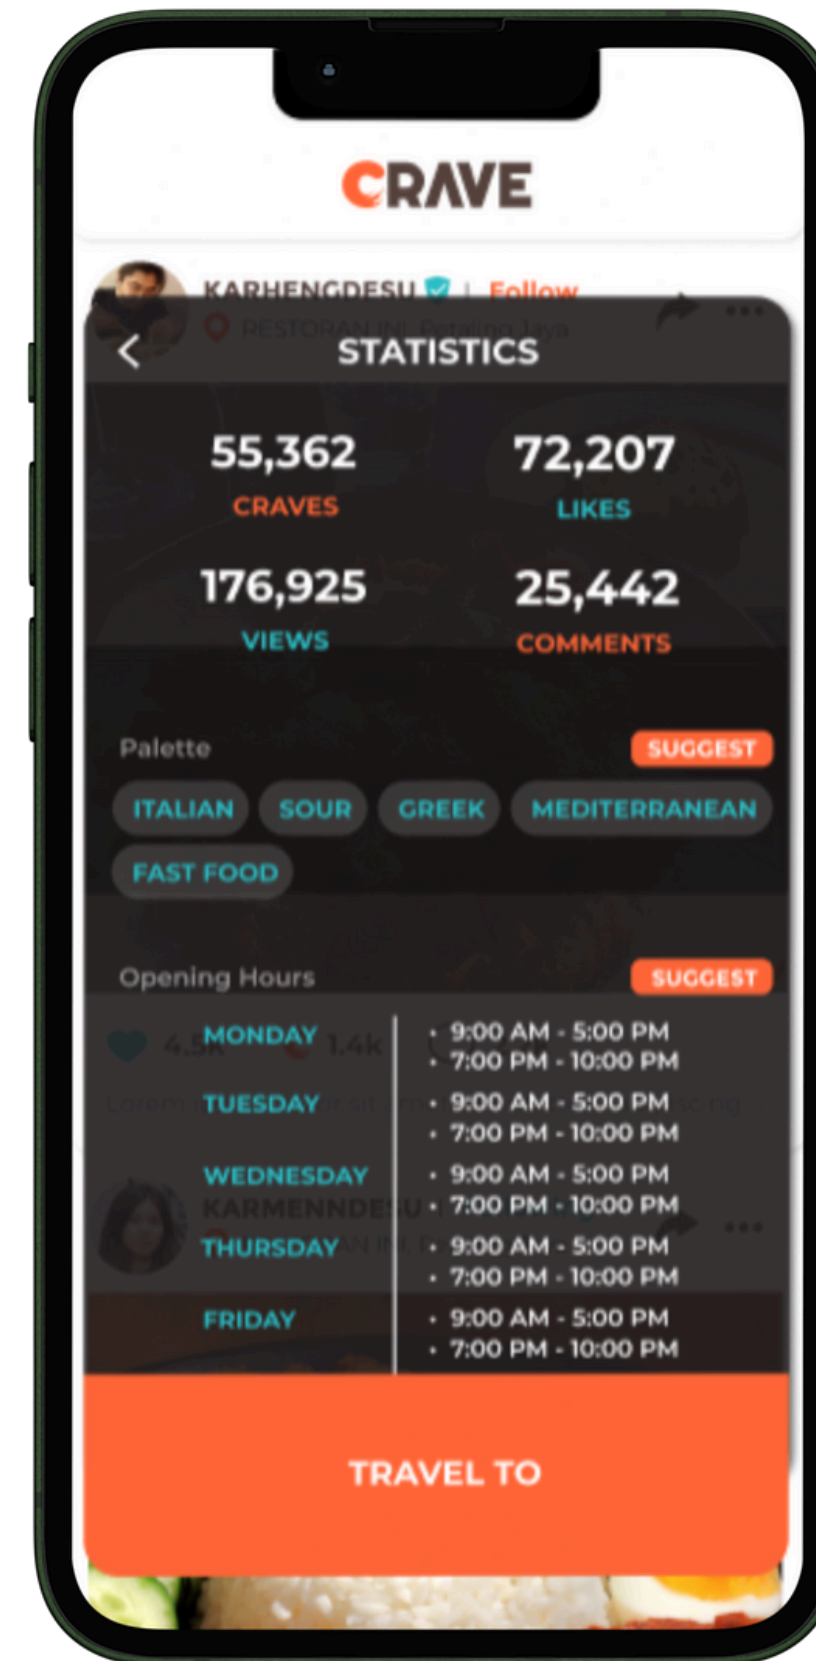

Statistics

- Add 'STATISTICS' title on top.
- The statistics pop up is scrollable to display all days and operating hours.
- Operating hours section is centered.
- **Important note:** When scrolled down, details such as disclaimer will still be included.

UI/UX Design