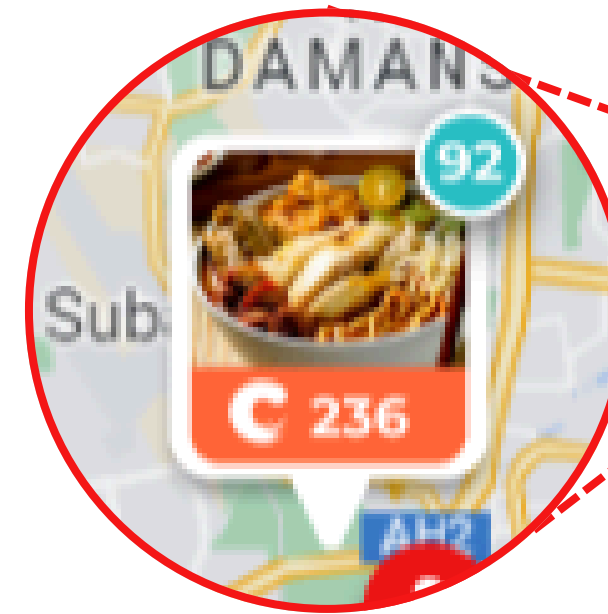

UI/UX Design