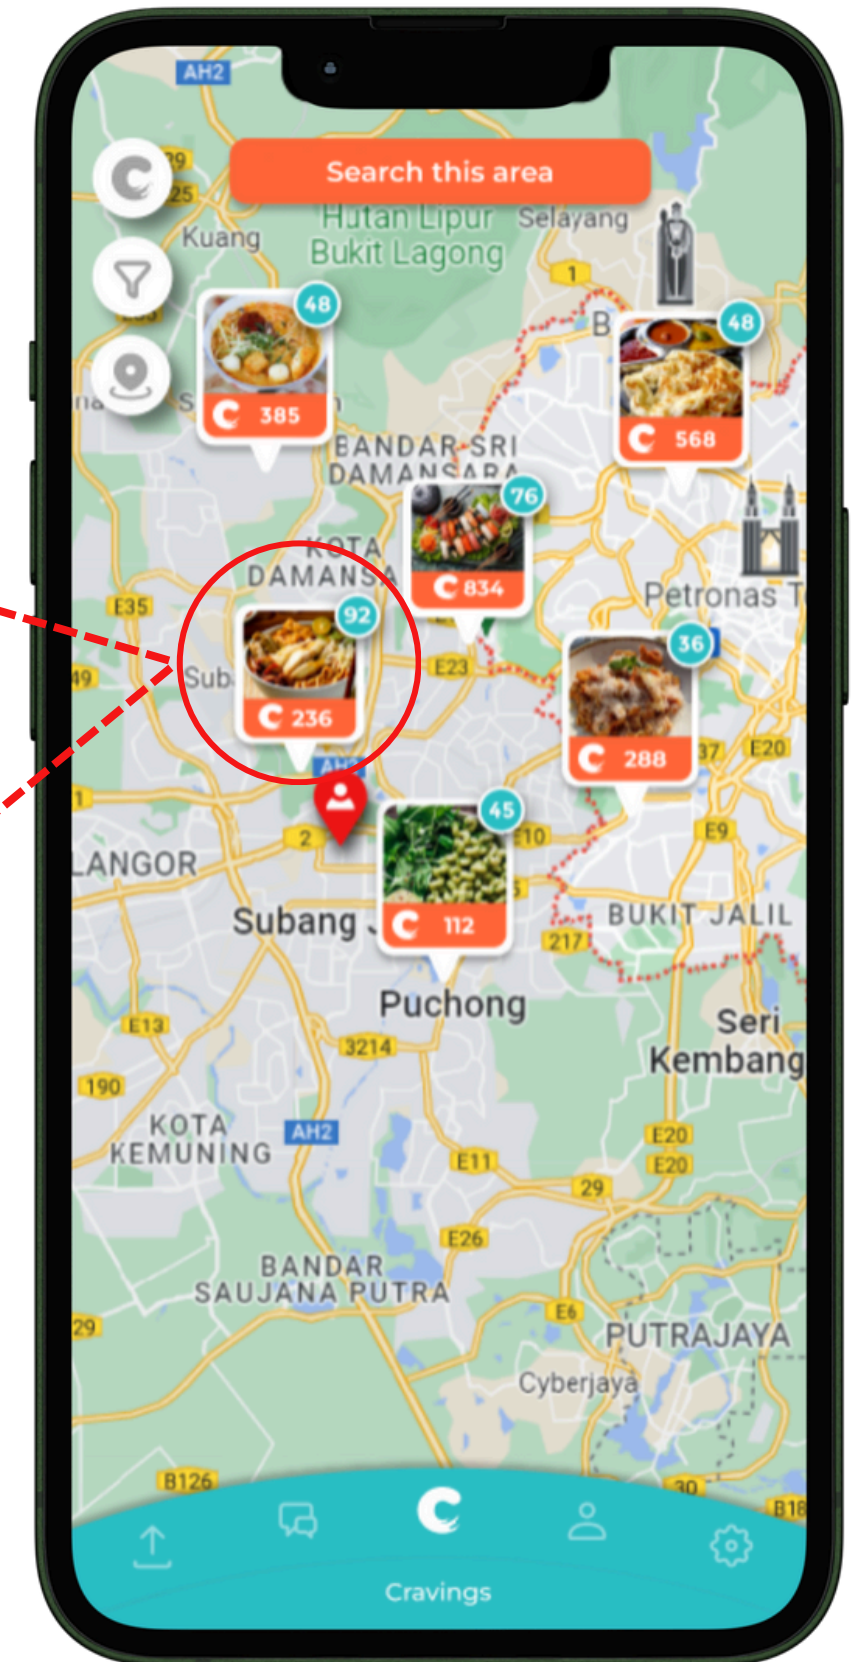

# **Figma Changes Log**

**6 June, 2024**

# Pin shape

- Make the pin shape more rounded.
- **Important note:** Refer to next page to see difference between the UI/UX Design and the Live App.

UI/UX Design