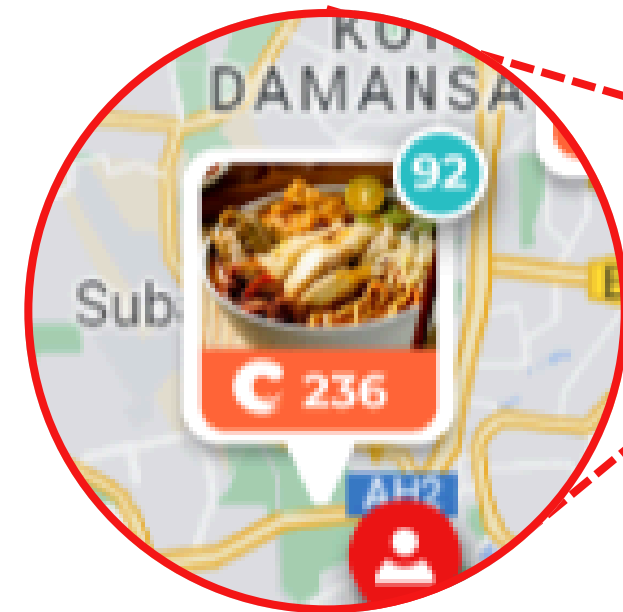

# Pin shape

- Make the pin shape more rounded.
- **Important note:** Refer to next page to see difference between the UI/UX Design and the Live App.

UI/UX Design