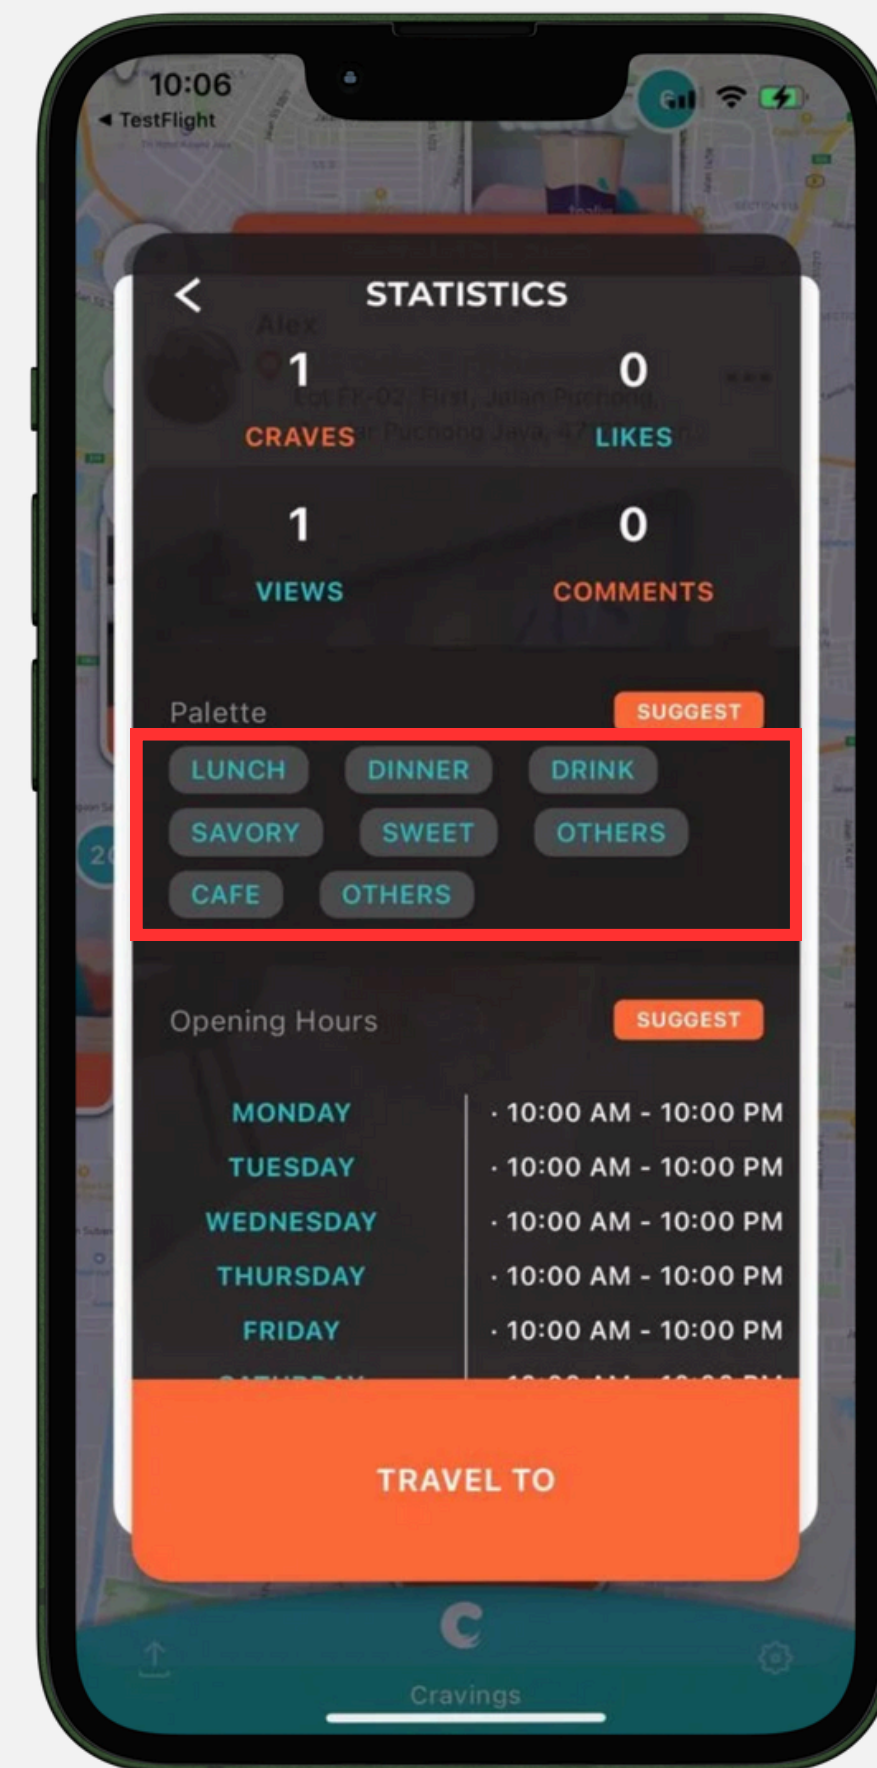

Statistics

- **Manual tags** should have a higher border radius.
- The **statistics view** should overlay the maximum viewport of the screen dynamically.
- The **space** between tags should be decreased.

Live App