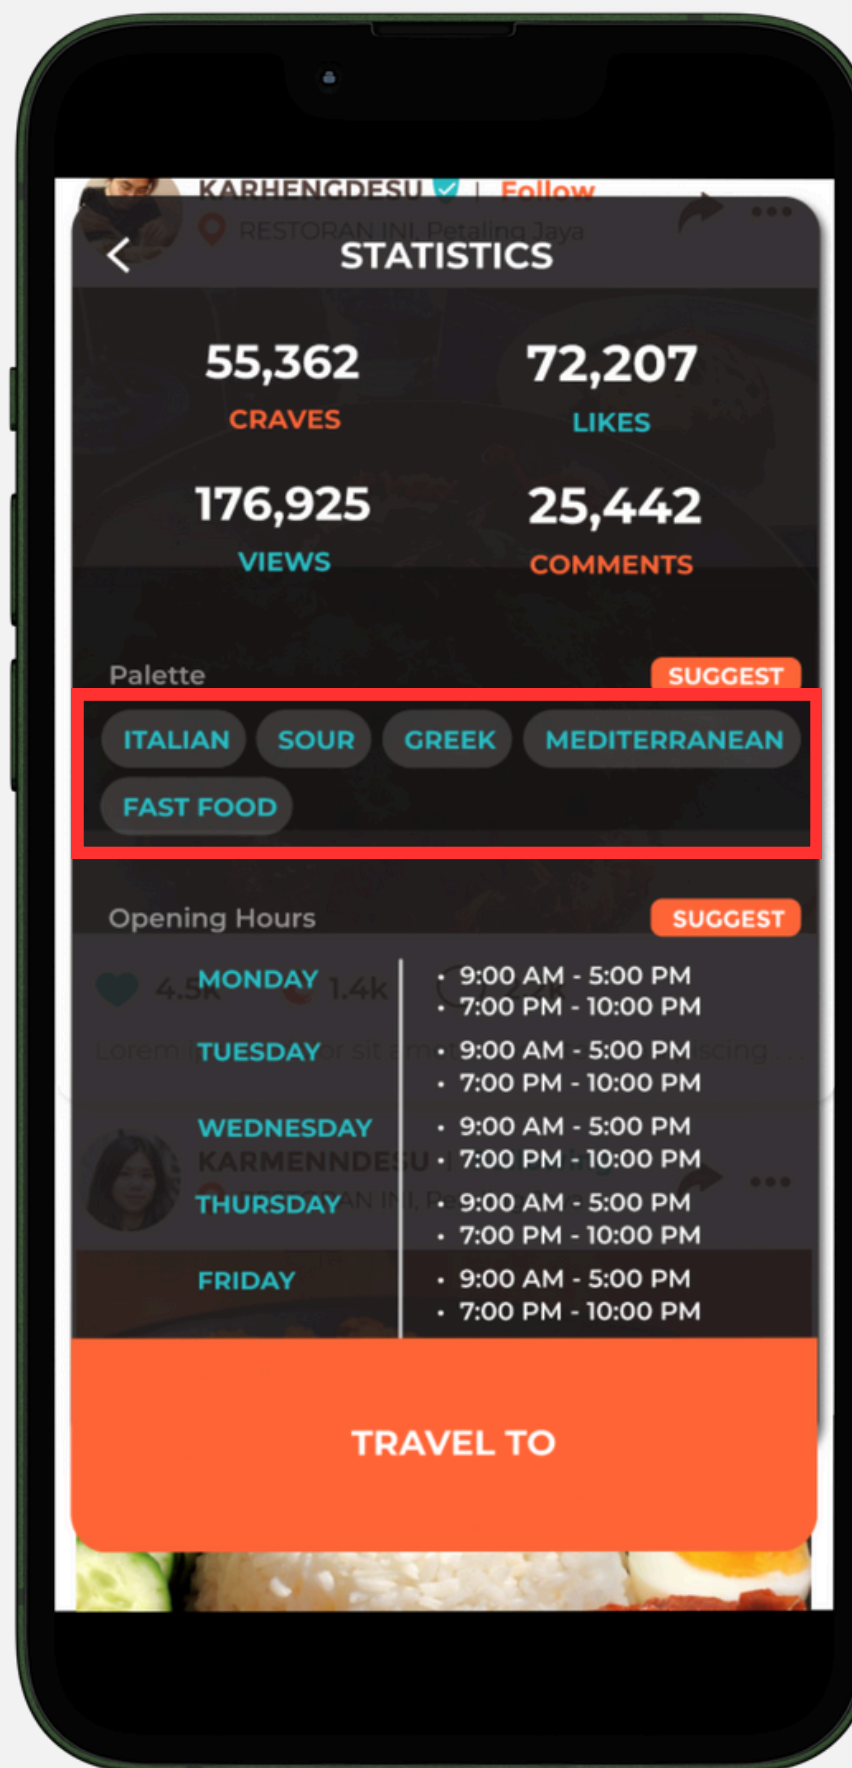

Mobile App Testing Report

2 August, 2024

Table of Contents

- **Recommendations**
- **Cravings**

Recommendations

Recommendations

- The **keyboard** pushes the map up when users press the search bar.
- The **slide-up transition** should not pop up but be smooth.

Live App

Cravings

Post

- Image not loaded.

Live App

Live App

Statistics

- **Right margin** of the opening hours section should be increased.
- **Right padding** should be added to the right of the opening hours content.
- The **divider** should be aligned more to the left.

UI/UX Design

Live App

Statistics

- **Manual tags** should have a higher border radius.
- The **statistics view** should overlay the maximum viewport of the screen dynamically.
- The **space** between tags should be decreased.