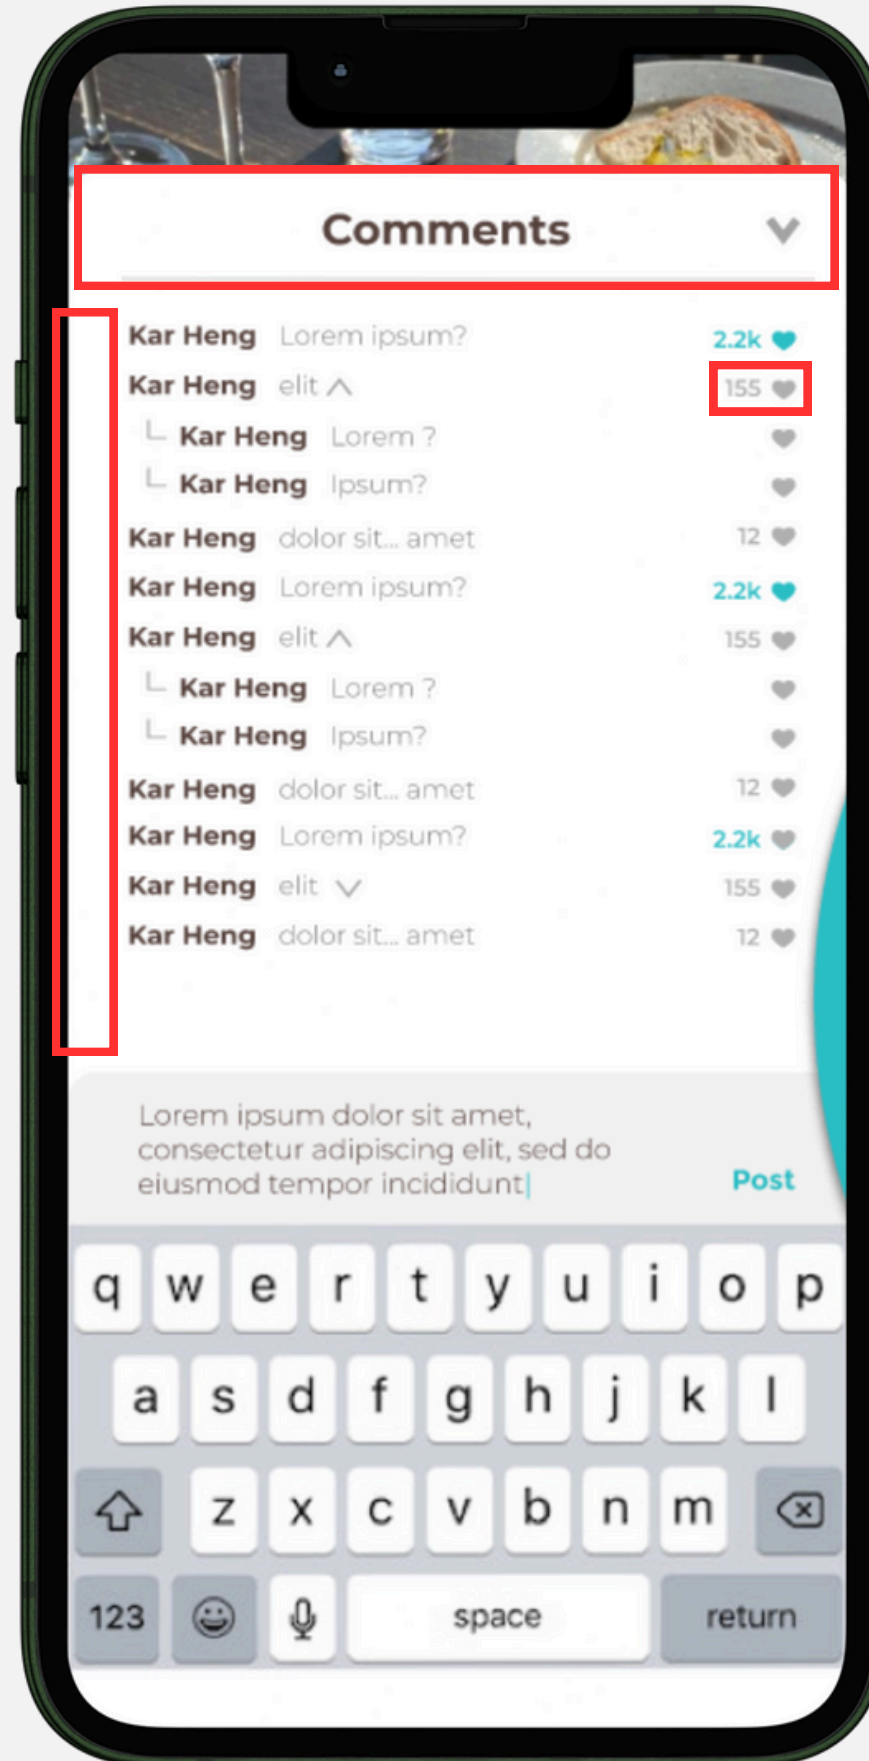

Comments

- **Top and bottom padding** for the title should be decreased.
- **Left padding** between comments and the left of the screen should be increased.
- The **like button** should be the same height as the like count.
- **Right padding** for the like button should be increased.

UI/UX Design