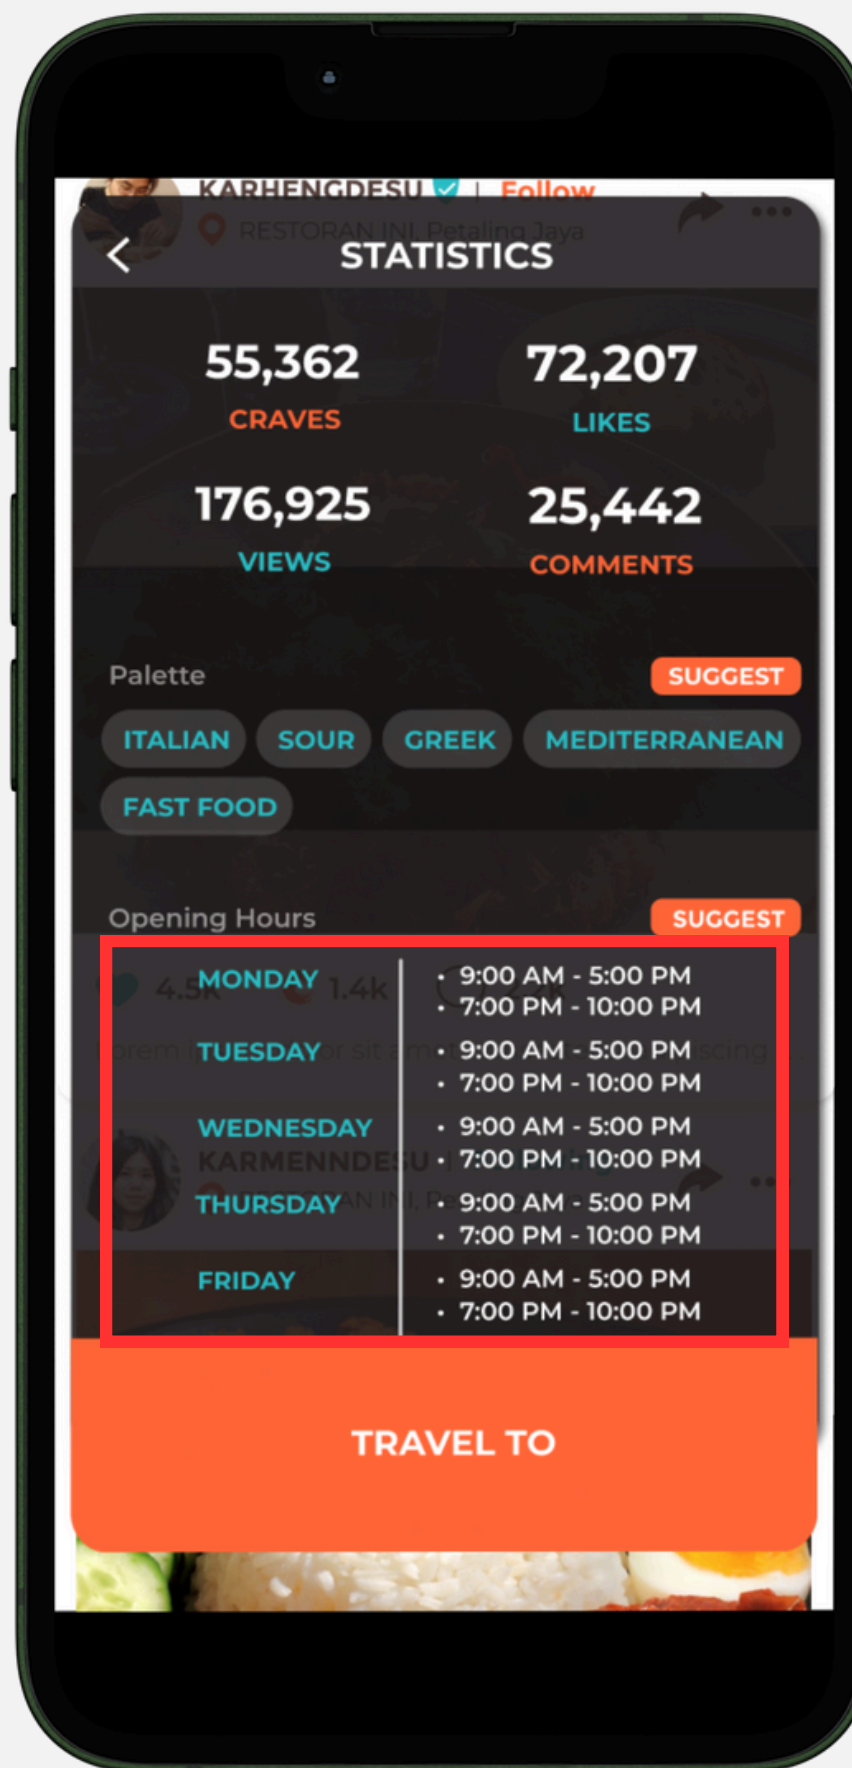

Mobile App Testing Report

2 August, 2024

Table of Contents

- **Recommendations**
- **Cravings**

Recommendations

Recommendations

- The **keyboard** pushes the map up when users press the search bar.
- The **slide-up transition** should not pop up but be smooth.

Live App

Cravings

Post

- Image not loaded.

Live App

Live App

Statistics

- **Right margin** of the opening hours section should be increased.
- **Right padding** should be added to the right of the opening hours content.
- The **divider** should be aligned more to the left.

UI/UX Design

Live App

Statistics

- **Manual tags** should have a higher border radius.
- The **statistics view** should overlay the maximum viewport of the screen dynamically.
- The **space** between tags should be decreased.