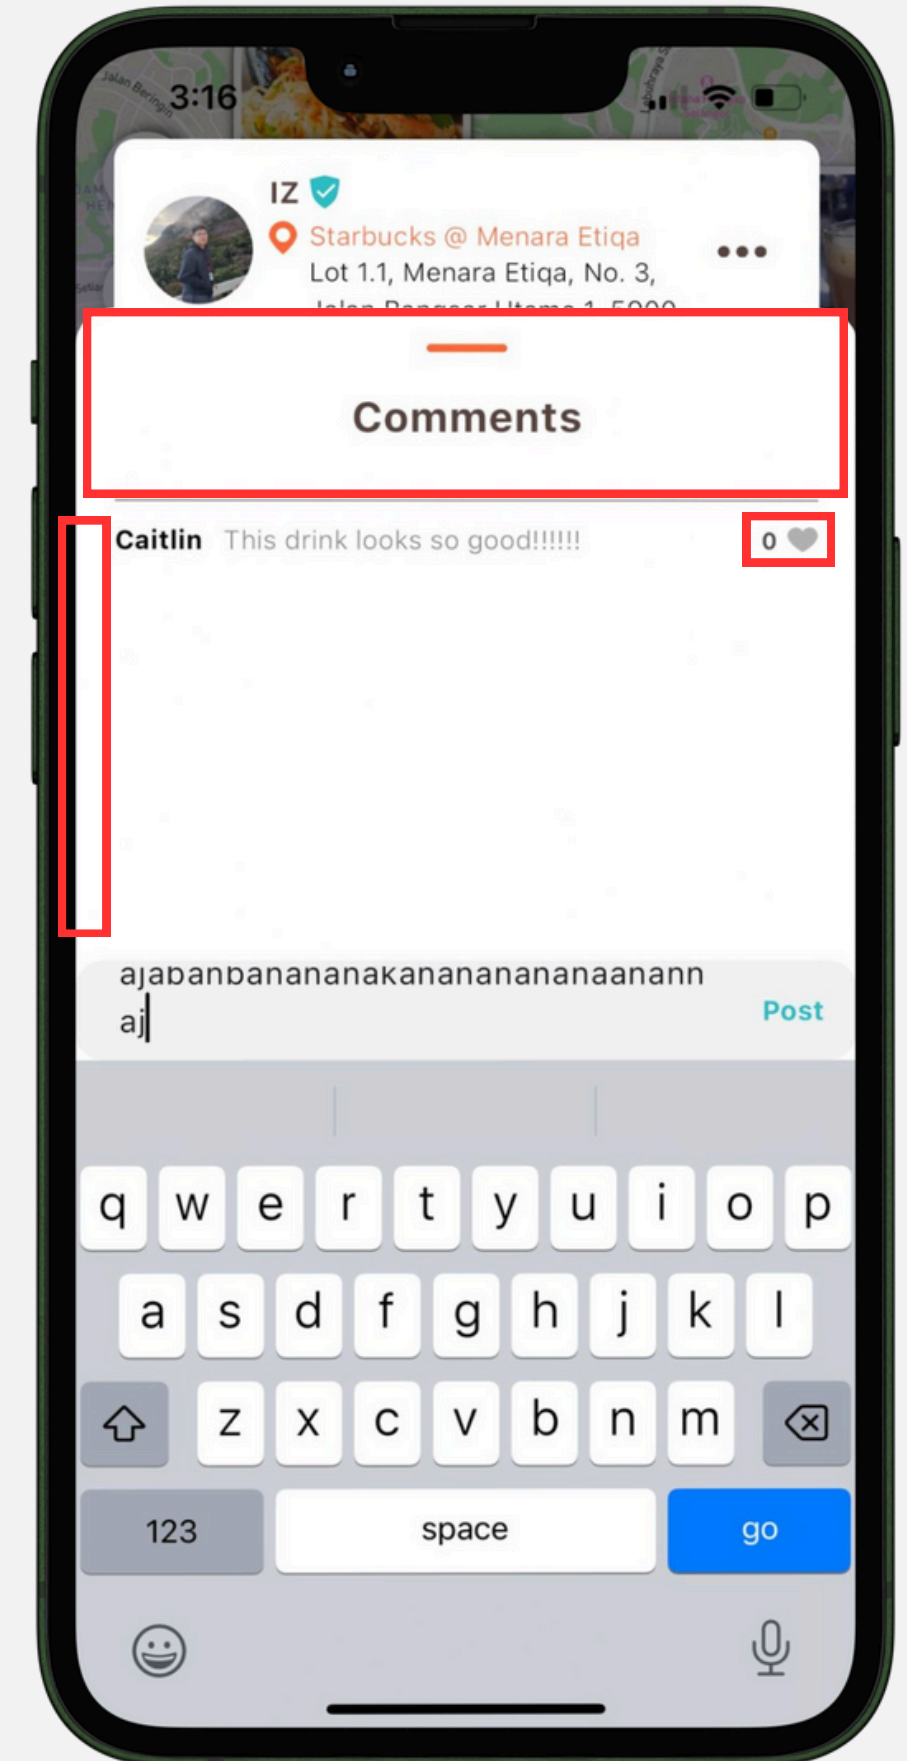

Comments

- **Top and bottom padding** for the title should be decreased.
- **Left padding** between comments and the left of the screen should be increased.
- The **like button** should be the same height as the like count.
- **Right padding** for the like button should be increased.

Live App