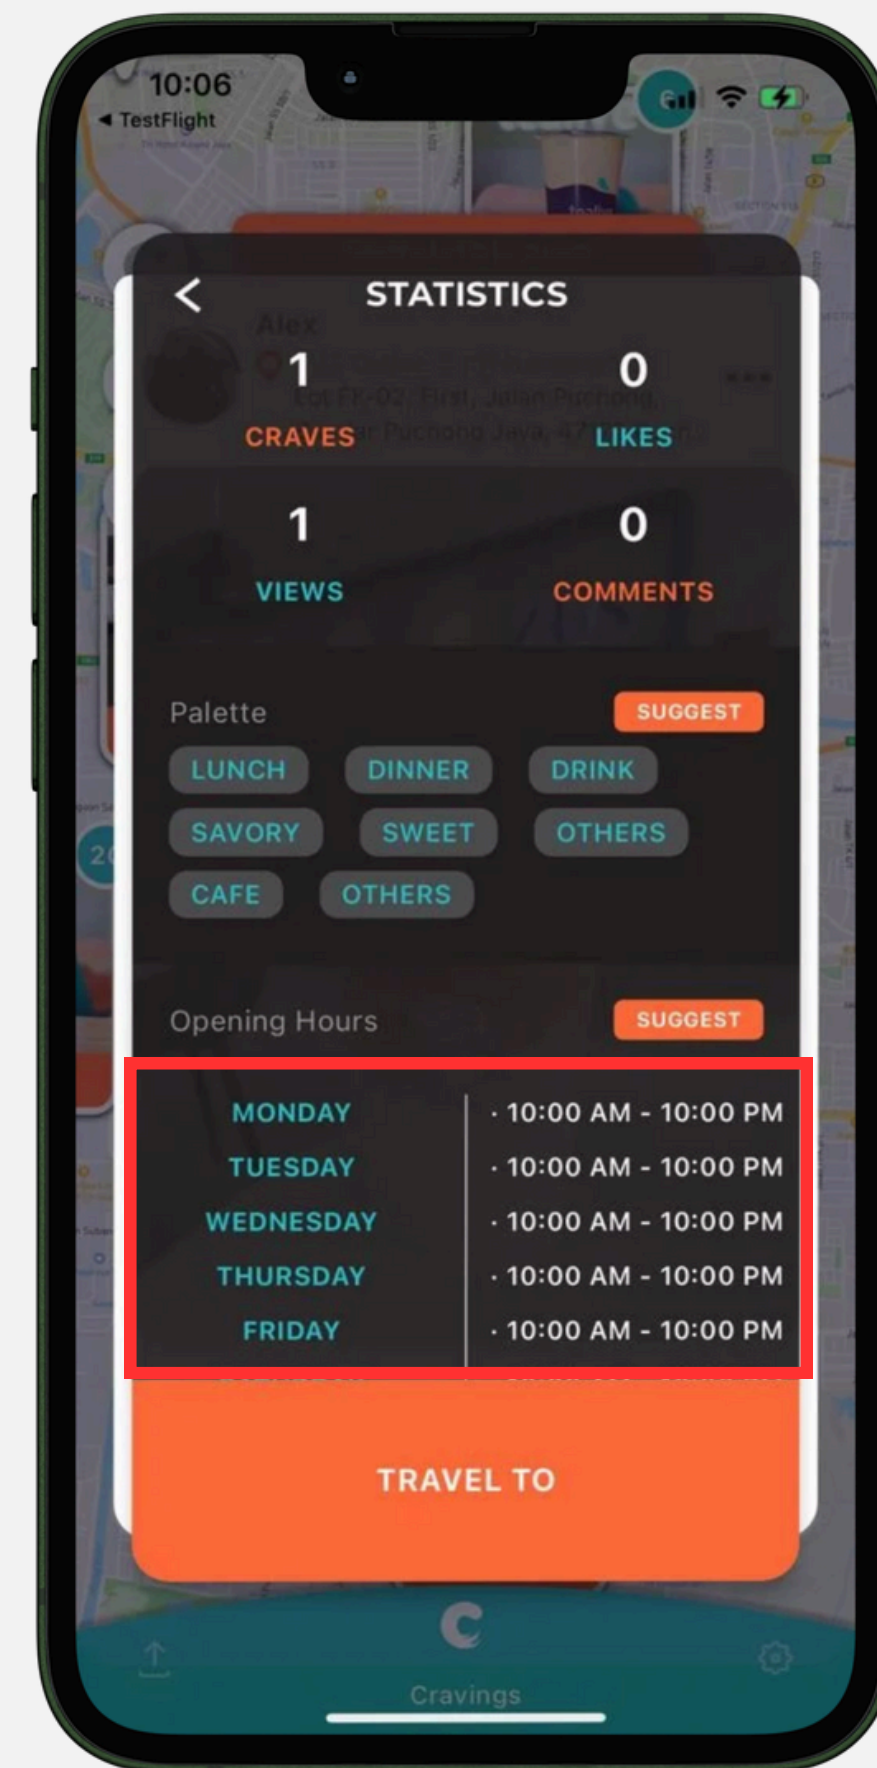

Mobile App Testing Report

2 August, 2024

Table of Contents

- **Recommendations**
- **Cravings**

Recommendations

Recommendations

- The **keyboard** pushes the map up when users press the search bar.
- The **slide-up transition** should not pop up but be smooth.

Live App

Cravings

Post

- Image not loaded.

Live App

Live App

Statistics

- **Right margin** of the opening hours section should be increased.
- **Right padding** should be added to the right of the opening hours content.
- The **divider** should be aligned more to the left.

UI/UX Design

Live App

Statistics

- **Manual tags** should have a higher border radius.
- The **statistics view** should overlay the maximum viewport of the screen dynamically.
- The **space** between tags should be decreased.