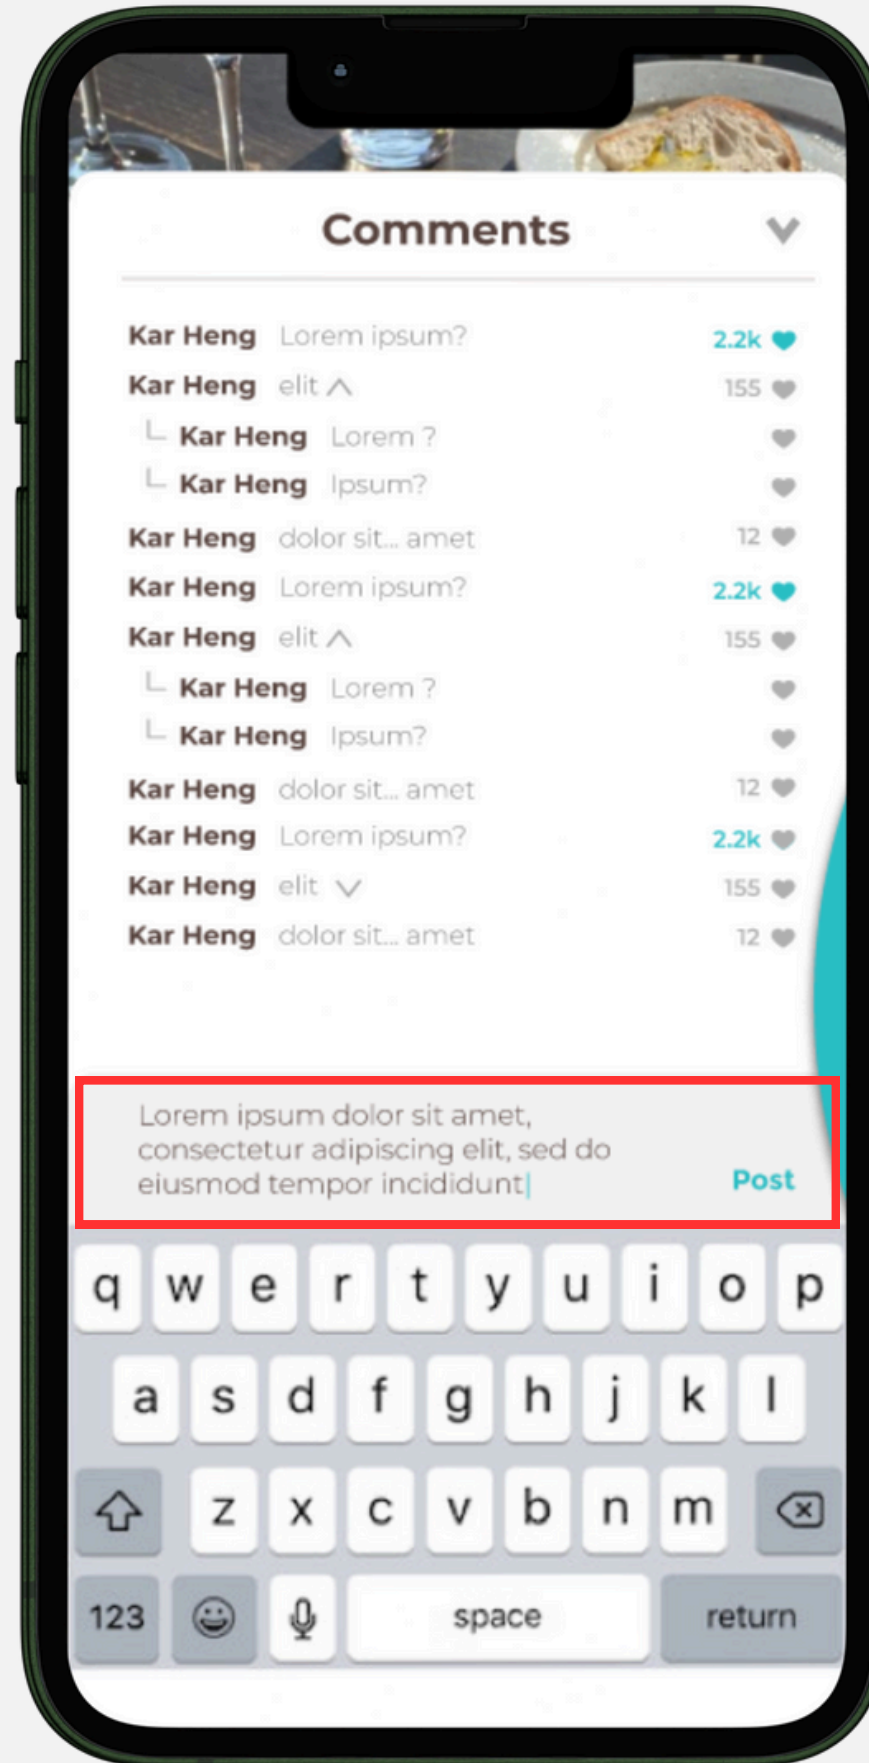

Mobile App Testing Report

2 August, 2024

Table of Contents

- **Recommendations**
- **Cravings**

Recommendations

Recommendations

- The **keyboard** pushes the map up when users press the search bar.
- The **slide-up transition** should not pop up but be smooth.

Live App

Cravings

Post

- Image not loaded.

Live App

Live App

Statistics

- **Right margin** of the opening hours section should be increased.
- **Right padding** should be added to the right of the opening hours content.
- The **divider** should be aligned more to the left.

UI/UX Design

Live App

Statistics

- **Manual tags** should have a higher border radius.
- The **statistics view** should overlay the maximum viewport of the screen dynamically.
- The **space** between tags should be decreased.

UI/UX Design

Live App

Comments

- The **comment box** is currently unresponsive to long comments.
- The **slide-up transition** should not pop up but be smooth.
- **Comment section** does not close when you click outside it.
- **Fonts are inconsistent** with UI/UX design.