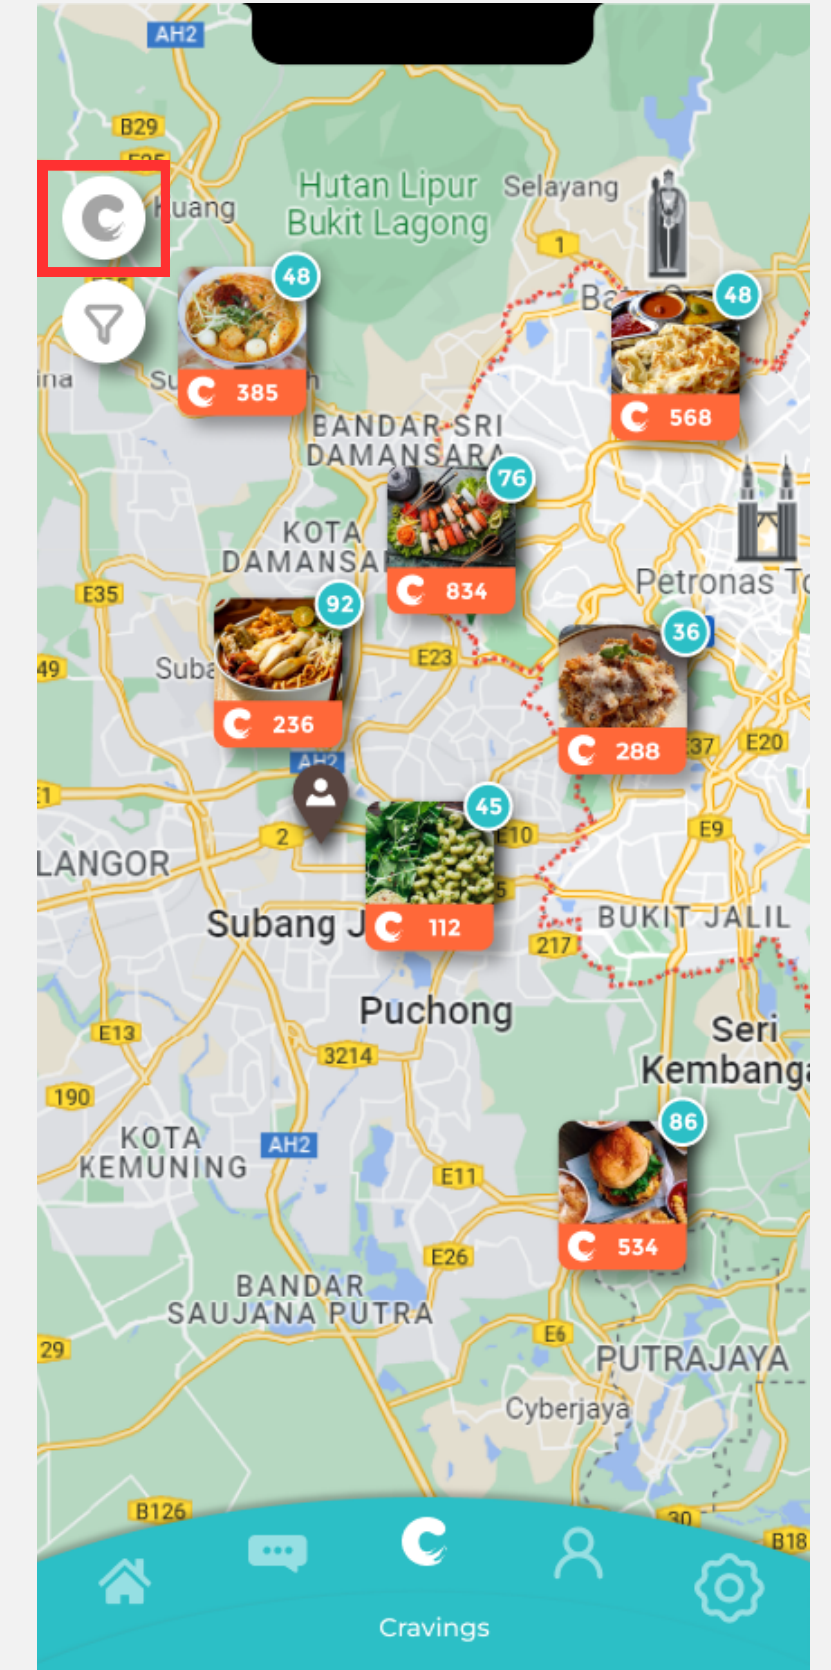

Before

After

Navigation Bar

1. From left to right - the order is as below:

UI of Navigation Bar on Main Pages

Homepage

Homepage

1. For single digit number of Like/Crave, the text alignment should be right aligned

Before

After

Cravings

Cravings

1. “What are you craving?” bar is replaced with C button (on top of the filter button)

Before

After

Cravings

1. When user clicked C or filter button, the icon in the button will lights up - Crave orange for C, Crave blue for filter

2. When user clicked C or filter button, the Cravings section or the filter section will pop-up from below