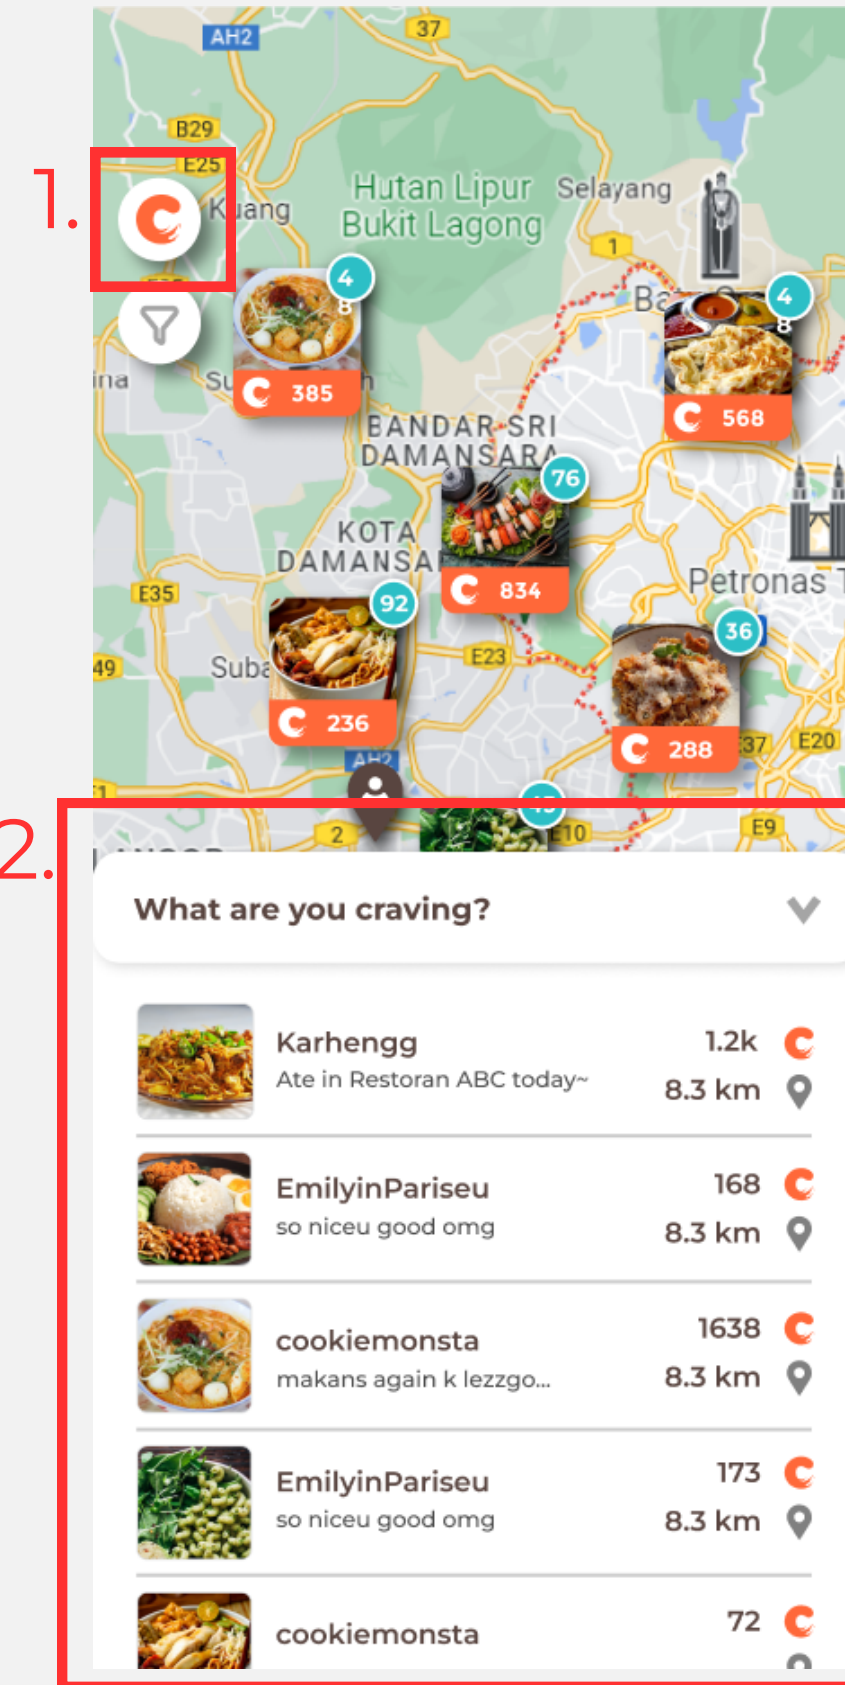

Cravings

1. When user clicked C or filter button, the icon in the button will lights up - Crave orange for C, Crave blue for filter

2. When user clicked C or filter button, the Cravings section or the filter section will pop-up from below

3. The back button of filter button is changed to be slightly smaller

C