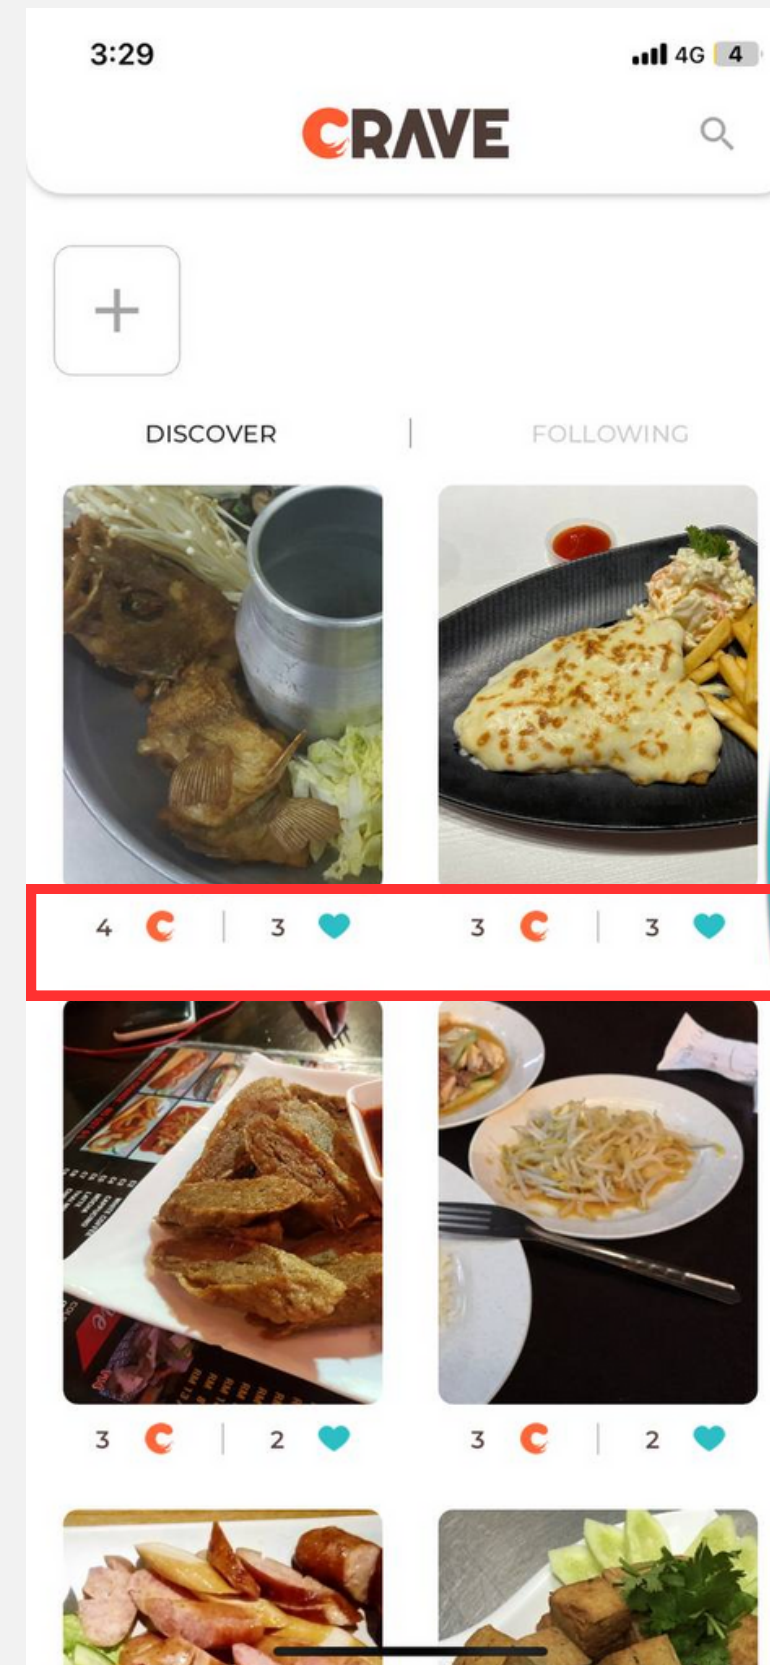

Figma **Changes Log**

Nov 9, 2023

Table of Contents

- Navigation Bar
- Homepage
- Cravings
- Settings

Navigation Bar

Navigation Bar

1. Crave app will be using bottom navigation bar instead of navigation wheel

Before

After

Navigation Bar

1. From left to right - the order is as below:

UI of Navigation Bar on Main Pages

Homepage

Homepage

1. For single digit number of Like/Crave, the text alignment should be right aligned