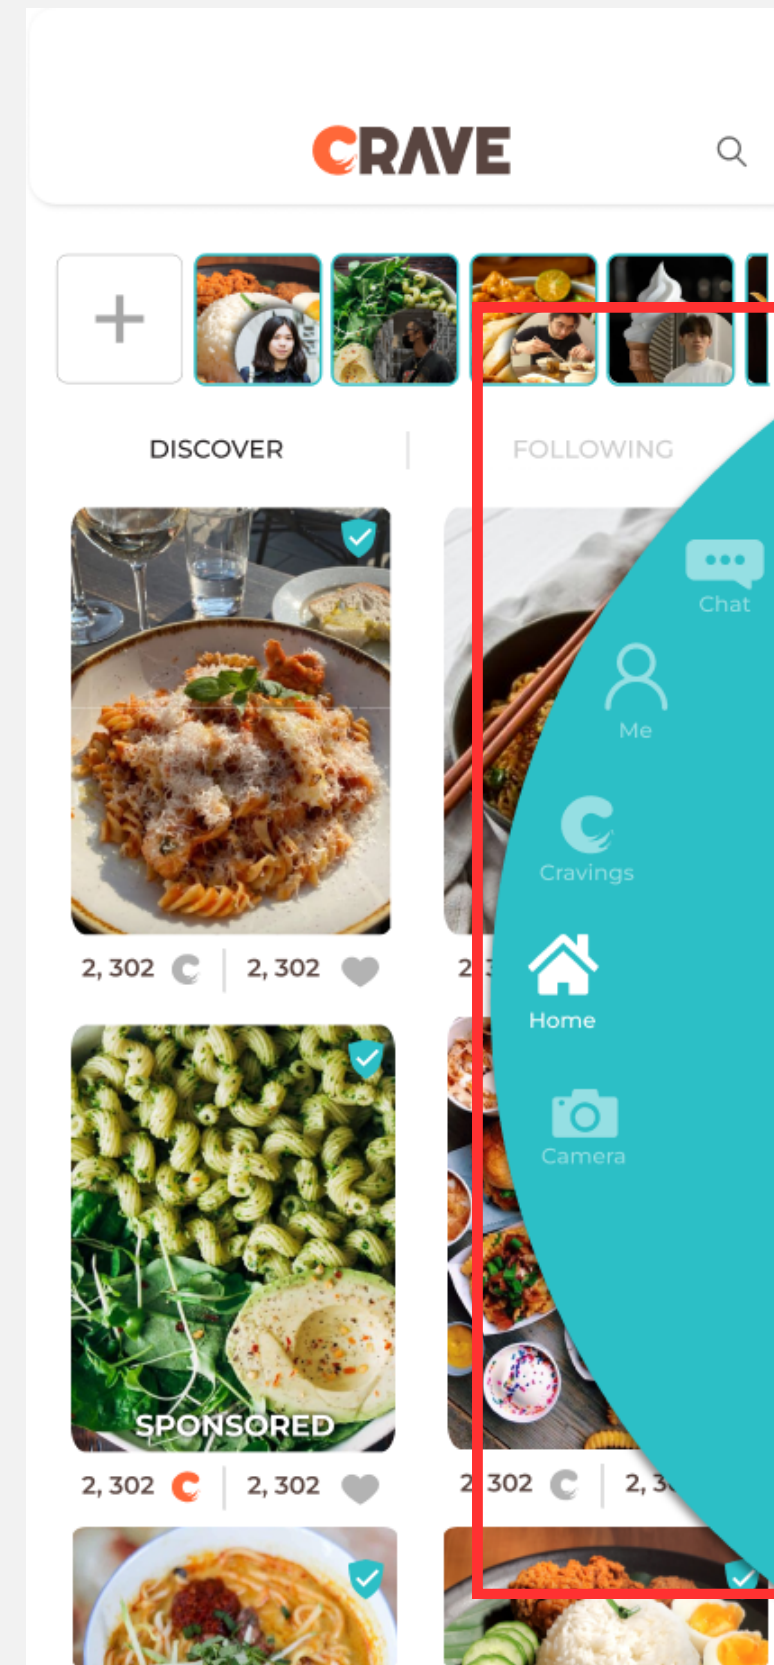

Figma **Changes Log**

Nov 9, 2023

Table of Contents

- Navigation Bar
- Homepage
- Cravings
- Settings

Navigation Bar

Navigation Bar

1. Crave app will be using bottom navigation bar instead of navigation wheel

Before

After

Navigation Bar

1. From left to right - the order is as below:

UI of Navigation Bar on Main Pages

Homepage

Homepage

1. For single digit number of Like/Crave, the text alignment should be right aligned