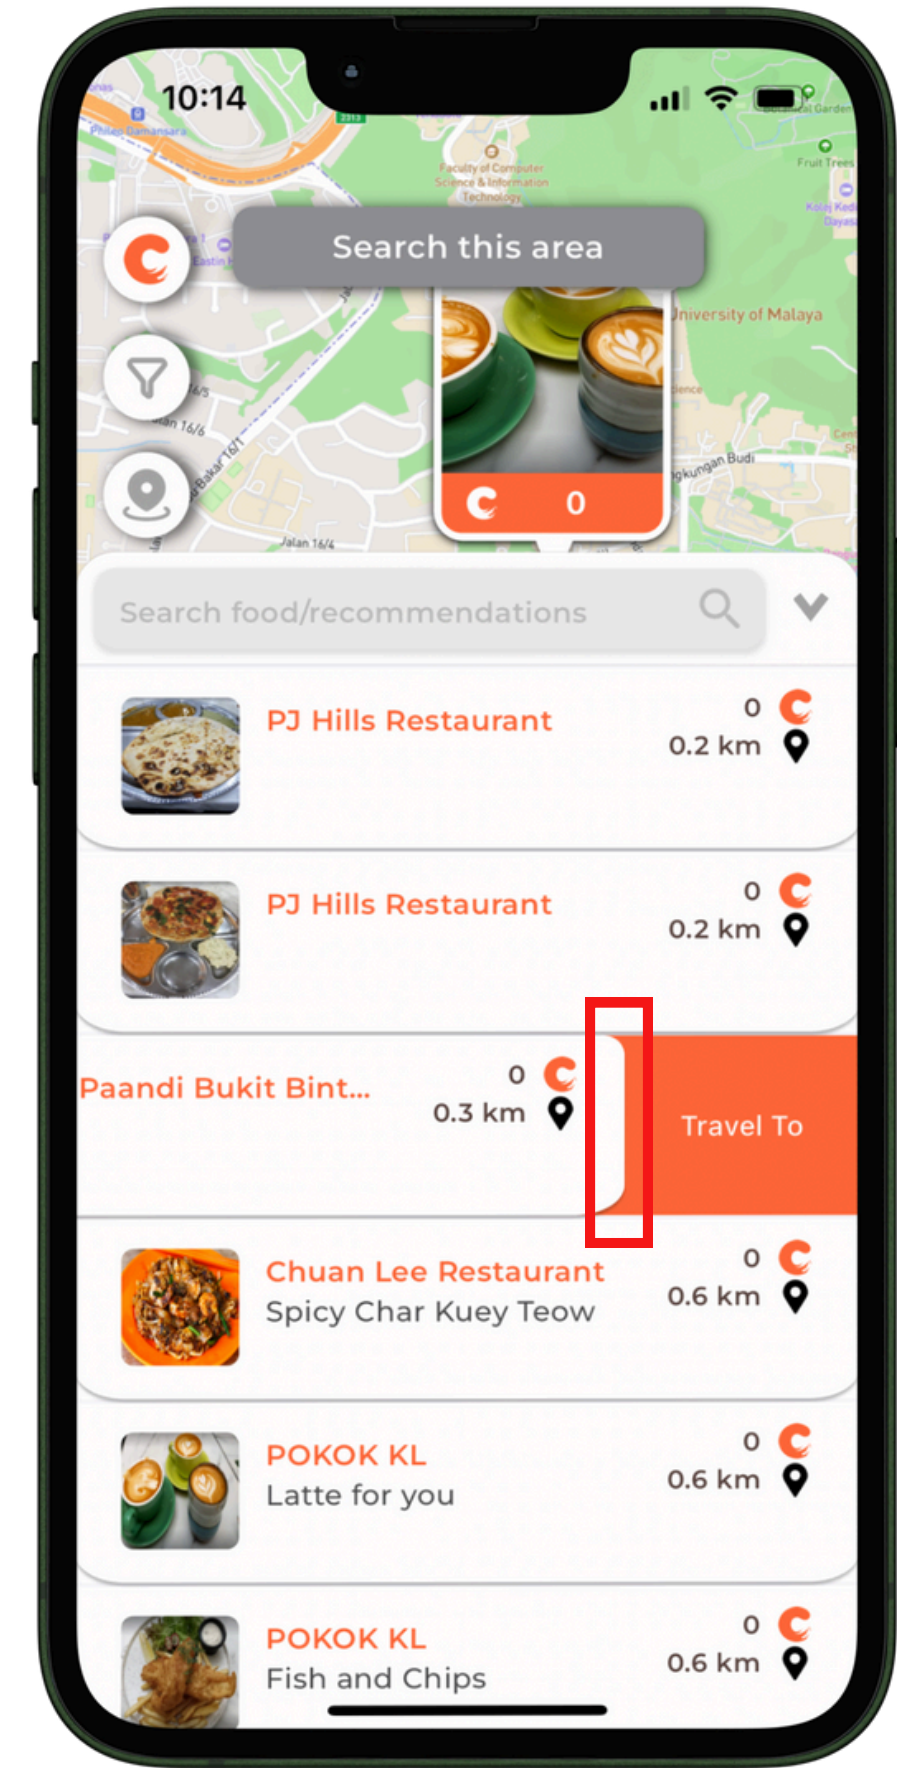

Recommendations

- The Crave logo and distance are not aligned on the same row as the restaurant name and user captions.

Live App

Recommendations

- The Crave logo/ likes and distance are aligned to the top right corner.
- **Note:** It should be aligned to the middle of the row.

Live App

Recommendations

- The font size for user captions is too large.
- **Note:** Decrease font size to 10px.

Live App

Recommendations

- Bottom curve is not the same as top curve.
- **Note:** Ensure bottom curve is the same as top curve.

Live App

Filter

Filter

- 'Western' appears twice.

Live App

THANK YOU

SPECIAL THANKS TO OUR PARTNERS