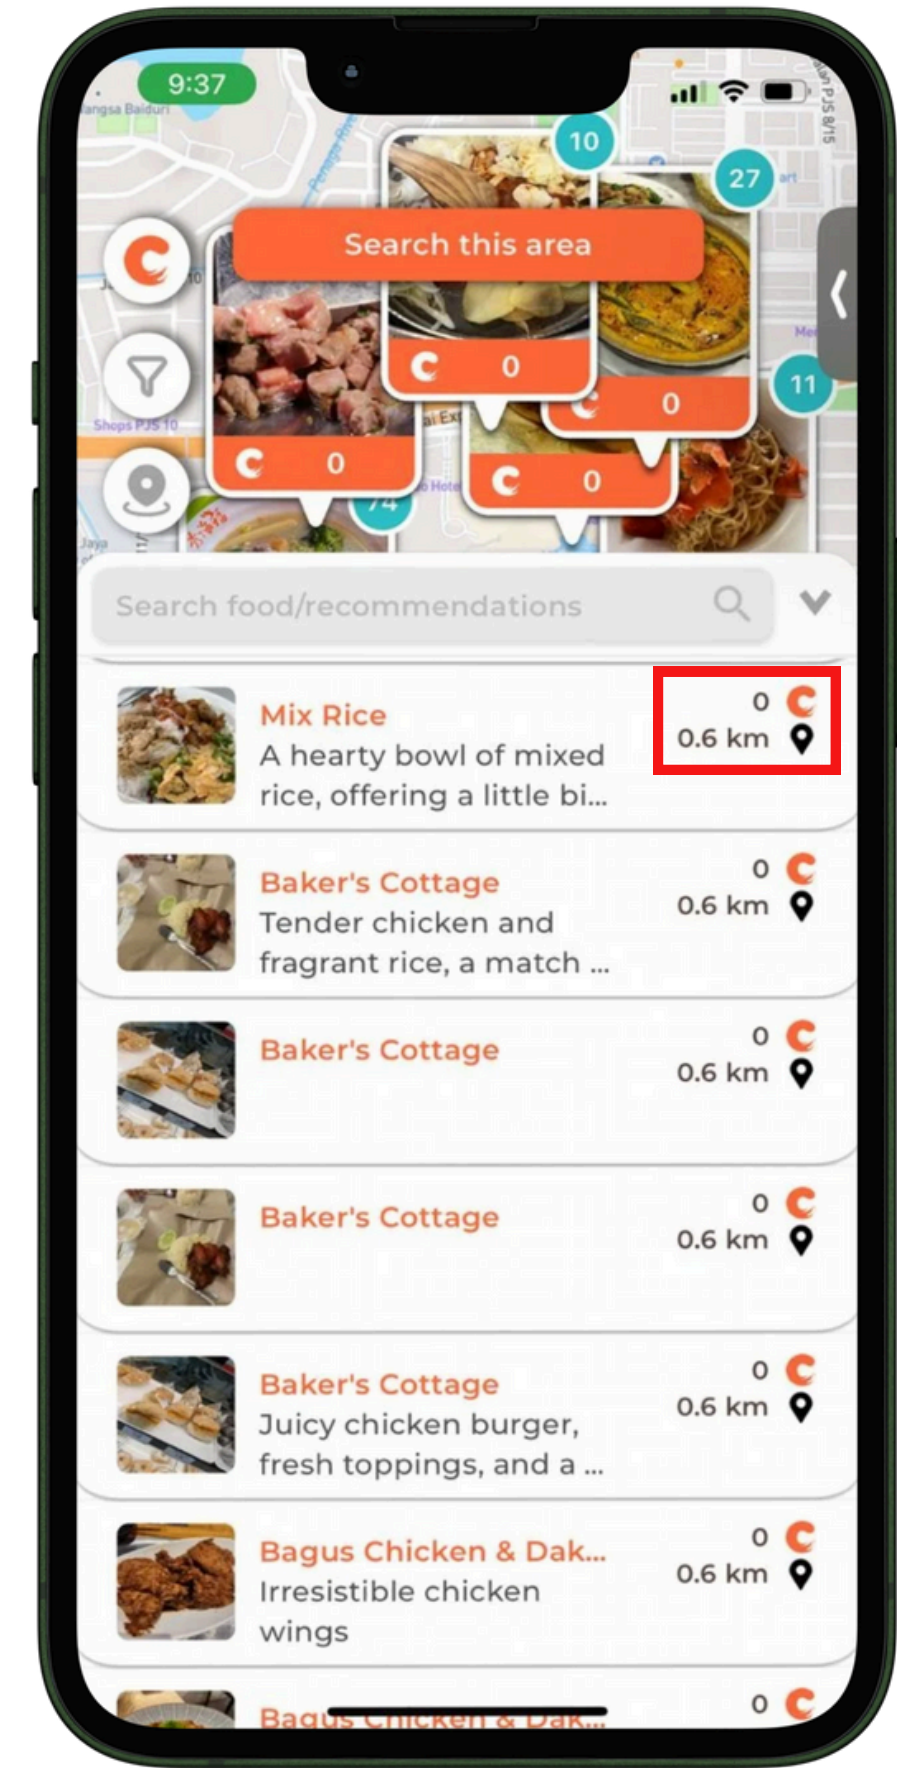

Mobile App Testing Report

4 July, 2024

Table of Content

- **Recommendations**
- **Filter**

Recommendations

Recommendations

- The keyboard pushes the map up when users press the search bar.

Live App

Recommendations

- The Crave logo and distance are not aligned on the same row as the restaurant name and user captions.

Live App

Recommendations

- The Crave logo/ likes and distance are aligned to the top right corner.
- **Note:** It should be aligned to the middle of the row.

Live App

Filter

Filter

- 'Western' appears twice.

Live App

THANK YOU

SPECIAL THANKS TO OUR PARTNERS