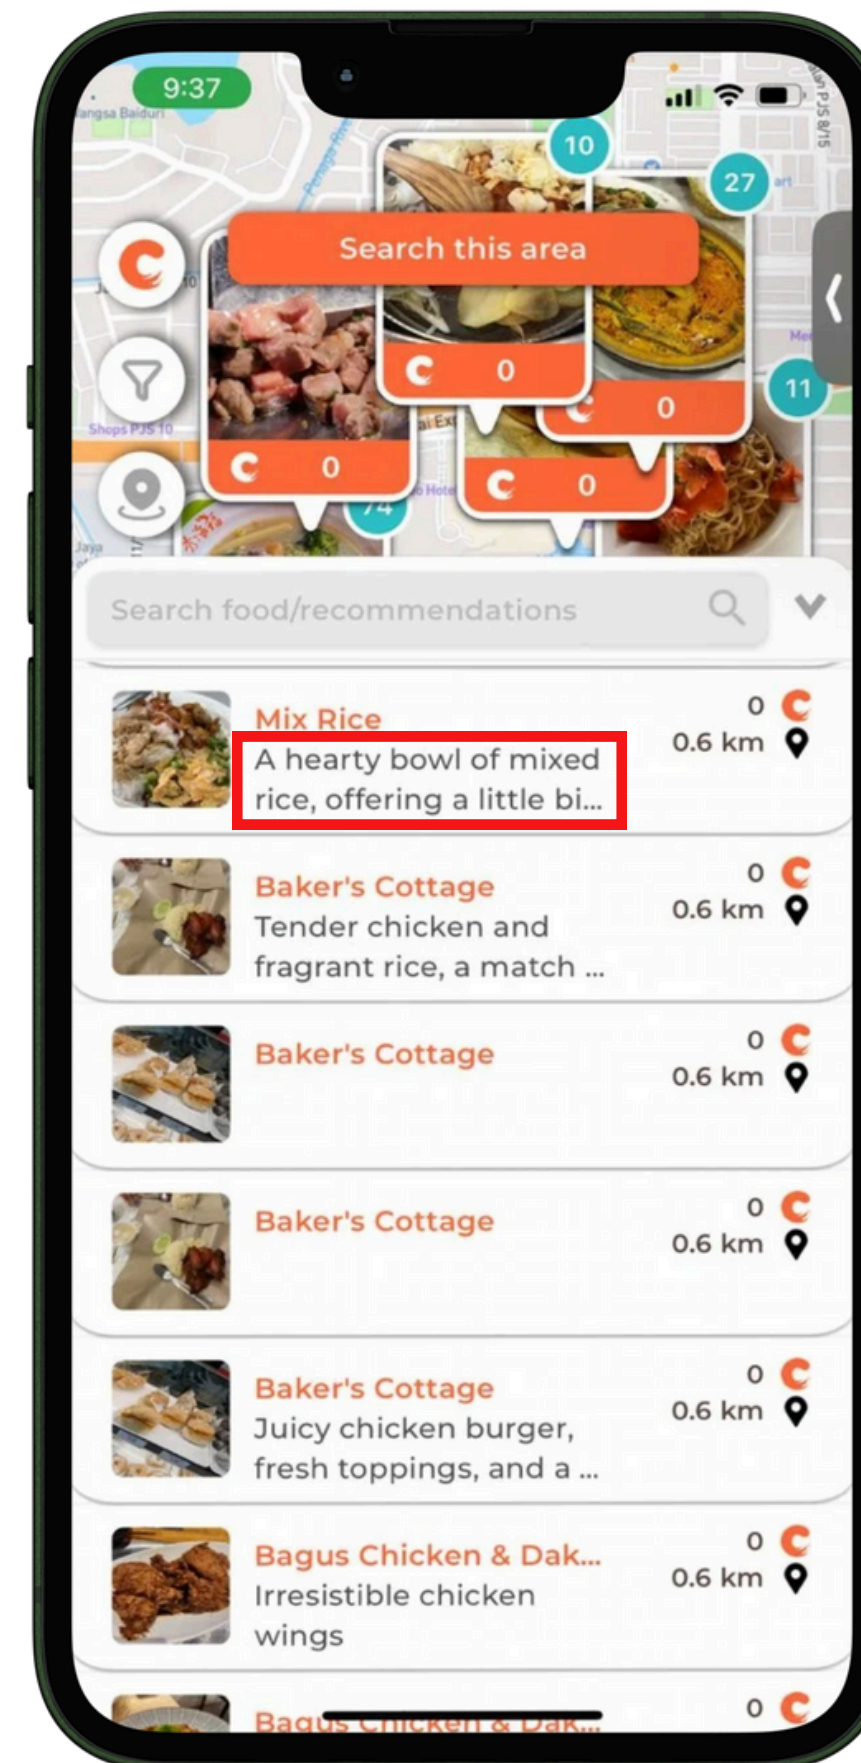

Recommendations

- The font size for user captions is too large.
- **Note:** Decrease font size to 10px.

Live App