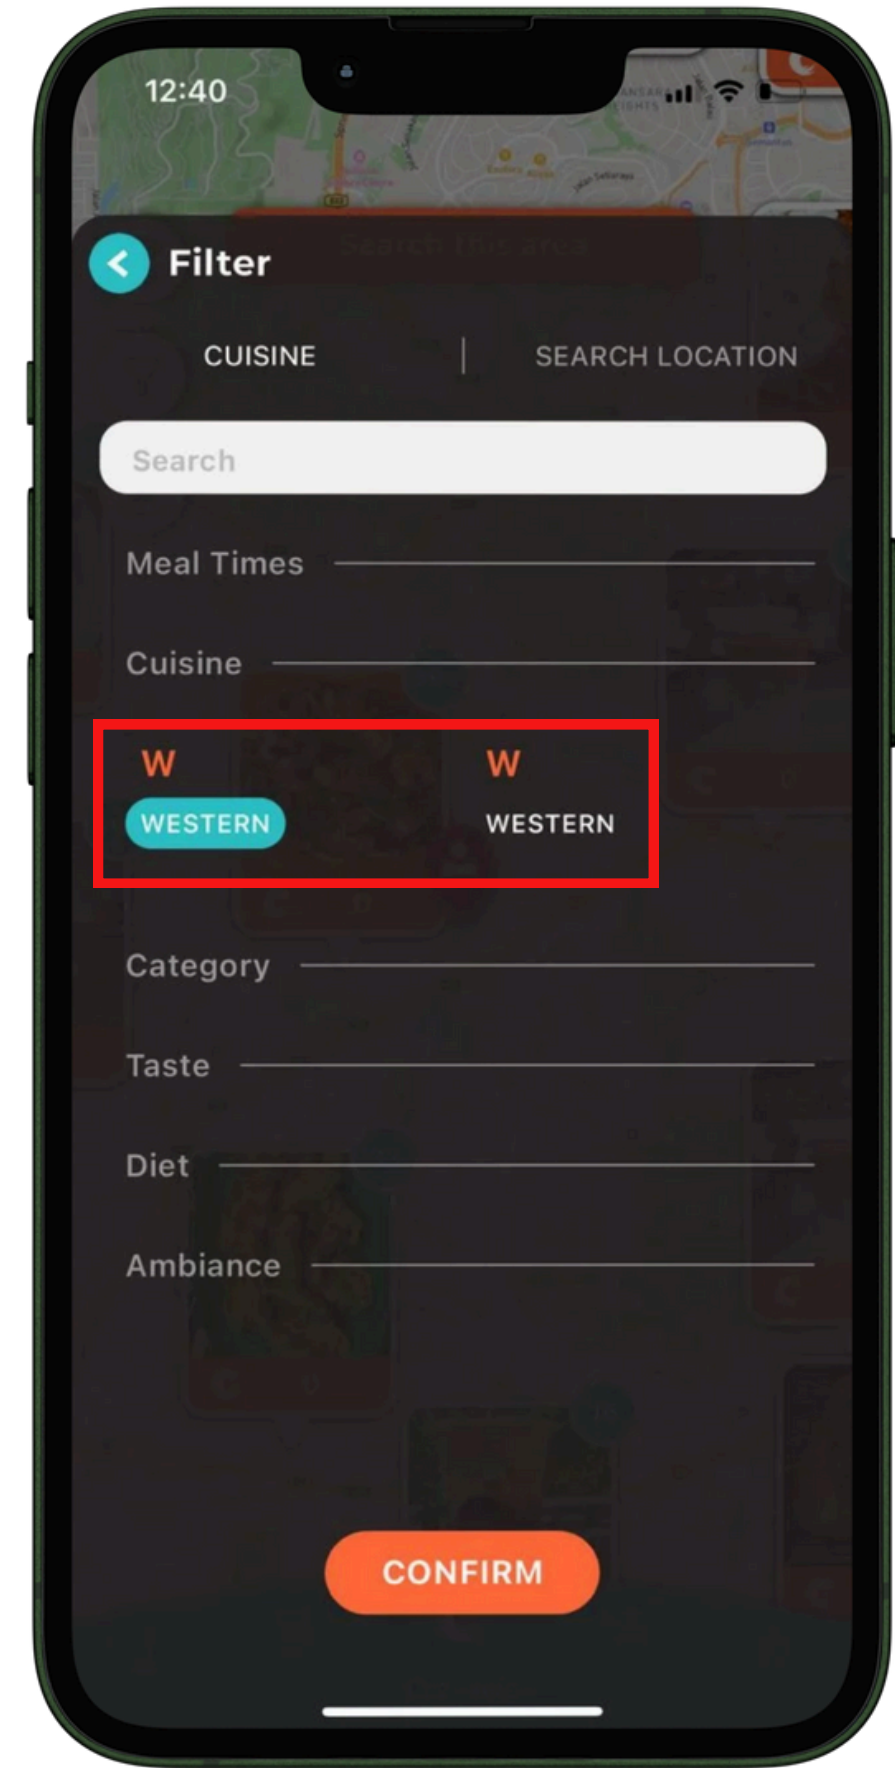

Recommendations

- The Crave logo and distance are not aligned on the same row as the restaurant name and user captions.

Live App

Recommendations

- The Crave logo/ likes and distance are aligned to the top right corner.
- **Note:** It should be aligned to the middle of the row.

Live App

Recommendations

- The font size for user captions is too large.
- **Note:** Decrease font size to 10px.

Live App

Recommendations

- Bottom curve is not the same as top curve.
- **Note:** Ensure bottom curve is the same as top curve.

Live App

Filter

Filter

- 'Western' appears twice.

Live App

THANK YOU

SPECIAL THANKS TO OUR PARTNERS