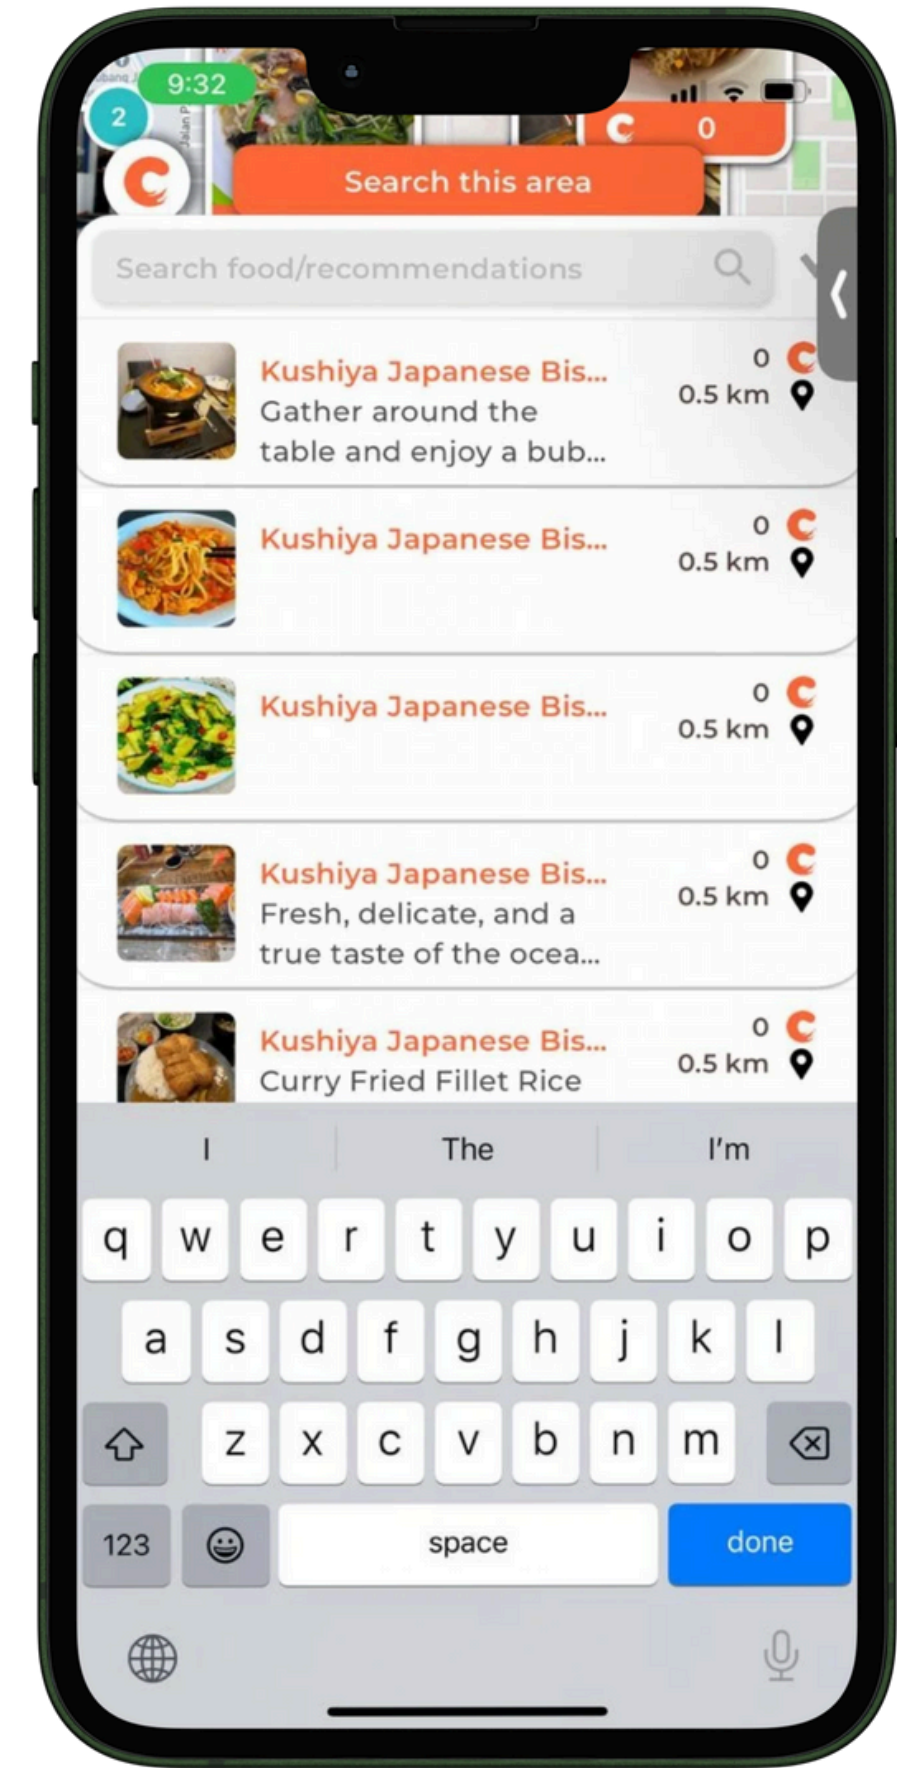

Mobile App Testing Report

4 July, 2024

Table of Content

- **Recommendations**
- **Filter**

Recommendations

Recommendations

- The keyboard pushes the map up when users press the search bar.

Live App

Recommendations

- The Crave logo and distance are not aligned on the same row as the restaurant name and user captions.

Live App

Recommendations

- The Crave logo/ likes and distance are aligned to the top right corner.
- **Note:** It should be aligned to the middle of the row.

Live App

Filter

Filter

- 'Western' appears twice.

Live App

THANK YOU

SPECIAL THANKS TO OUR PARTNERS