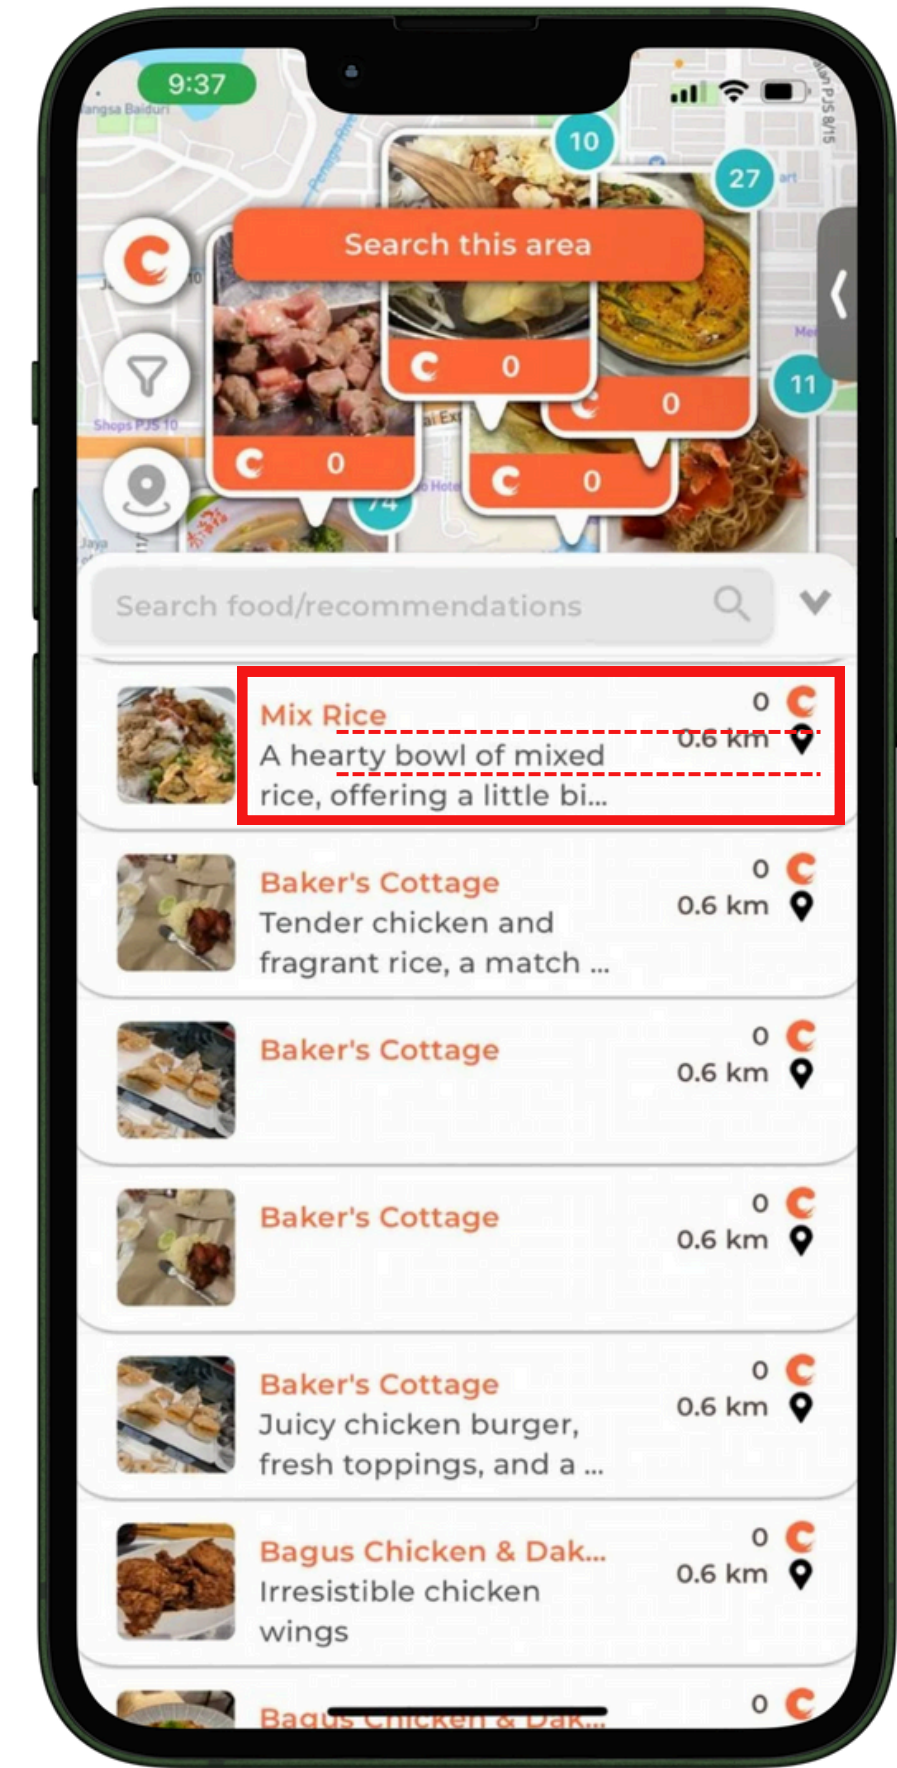

Mobile App Testing Report

4 July, 2024

Table of Content

- **Recommendations**
- **Filter**

Recommendations

Recommendations

- The keyboard pushes the map up when users press the search bar.

Live App

Recommendations

- The Crave logo and distance are not aligned on the same row as the restaurant name and user captions.

Live App

Recommendations

- The Crave logo/ likes and distance are aligned to the top right corner.
- **Note:** It should be aligned to the middle of the row.

Live App

Filter

Filter

- 'Western' appears twice.

Live App

THANK YOU

SPECIAL THANKS TO OUR PARTNERS